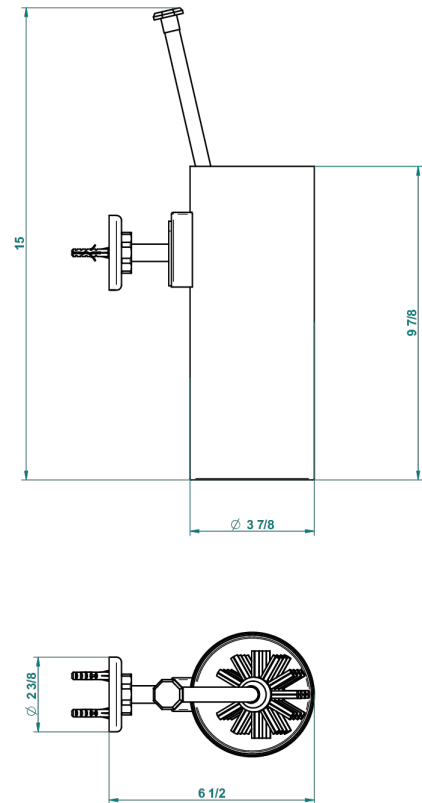

# SAINT GERMAIN WITH LEVER HANDLES

G7D-4720

Wall mounted toilet brush holder

THG<sup>®</sup>  
PARIS

55940

16/07/2015

## CHARACTERISTIC

- Saint Germain with lever handles
- Wall mounted toilet brush holder