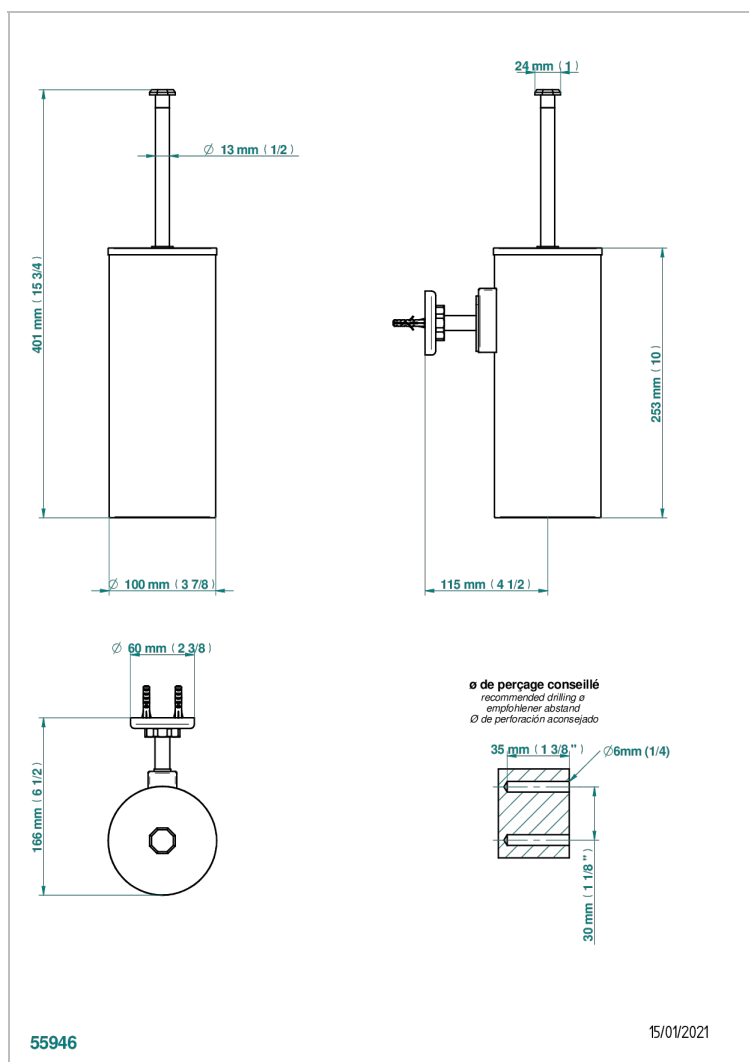

SAINT GERMAIN WITH LEVER HANDLES

G7D-4720C

Metal toilet brush holder with brush with cover wall mounted

CHARACTERISTIC

- Saint Germain with lever handles
- Metal toilet brush holder with brush with cover wall mounted