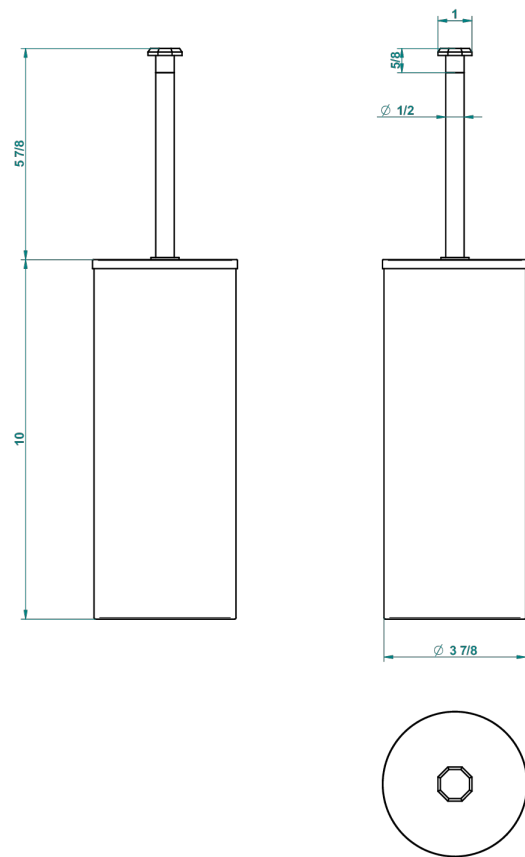

# SAINT GERMAIN WITH LEVER HANDLES

G7D-4700C

THG<sup>®</sup>  
PARIS

Metal toilet brush holder with brush with cover floor mounted

23690

16/07/2015

## CHARACTERISTIC

- Saint Germain with lever handles
- Metal toilet brush holder with brush with cover floor mounted