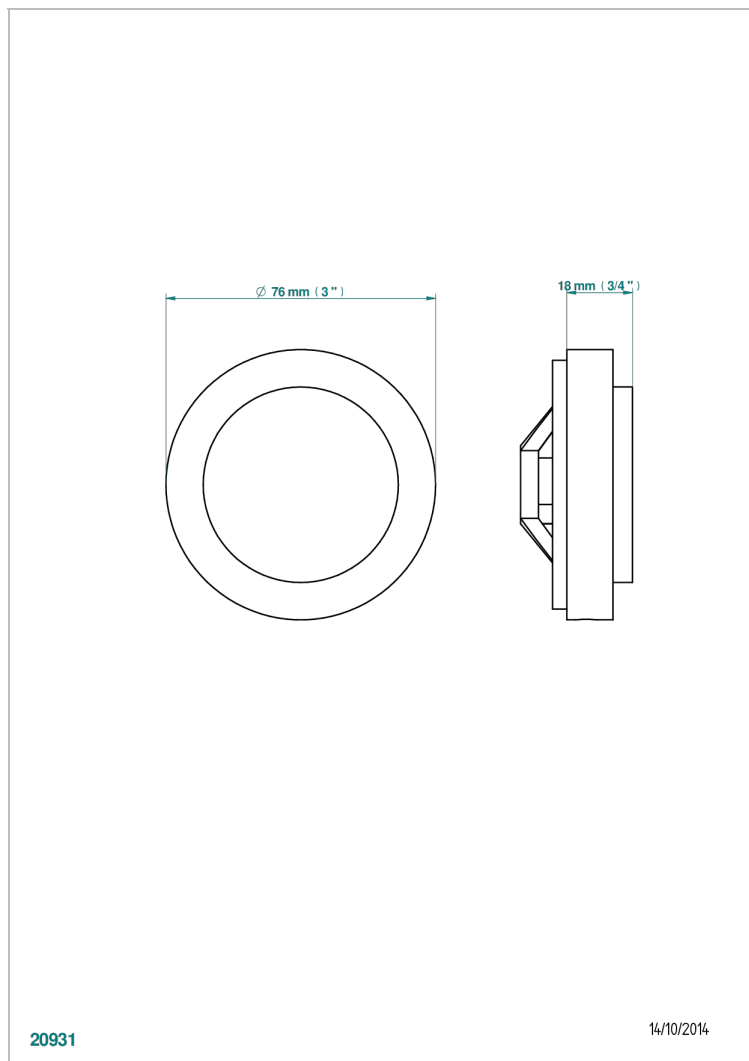

SAINT GERMAIN WITH LEVER HANDLES

G7D-301GEBUS

Control knob for Geberit waste overflow

THG[®]
PARIS

CHARACTERISTIC

- Saint Germain with lever handles
- Control knob for Geberit waste overflow

AVAILABLE FINITIONS