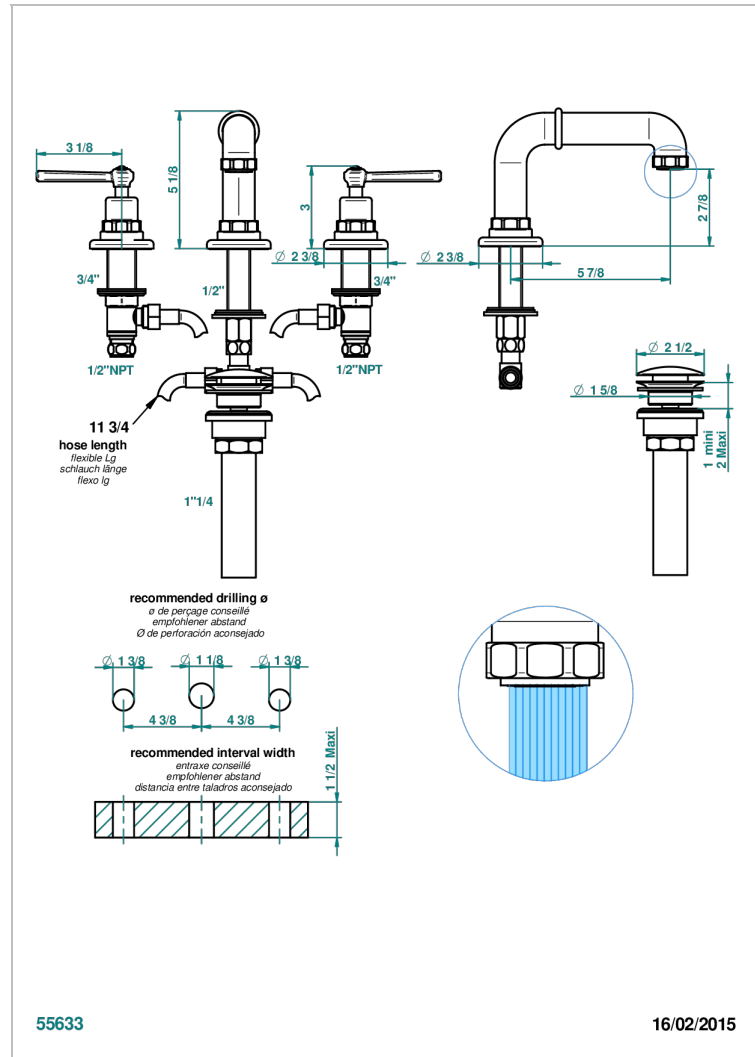

SAINT GERMAIN WITH LEVER HANDLES

G7D-2151/US

Widespread bidet set with drain

THG[®]
PARIS

CHARACTERISTIC

- ASME : ASME A112.18.1-2011/CSA B125.1-11

TECHNICAL SPECS

- Recommandé : 3 bars (max. 5 bars) - Advised : 43,5 psi (max. 72 psi)
- 5,7 l/min à 3 bars (1.5 gpm at 43.5 psi)
- 1.2 gpm on demand in accordance with California's rules

STANDARDS

AVAILABLE FINITIONS

Black nickel - D24
Blush PVD - H62
Brass color PVD - H49
Brown bronze color PVD - F33
Chrome polished - A02
Chrome polished / gold polished - G02

Copper antique matt, coated - H07
Gold color PVD - H52
Gold mat - F07
Gold polished - F01
Gold satiney - F03
Graphite PVD - H64