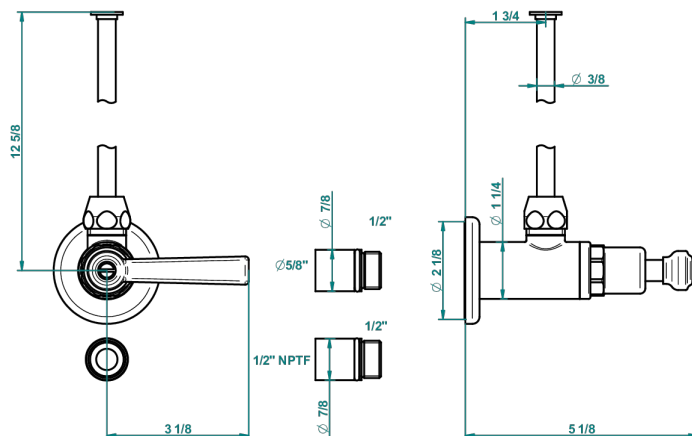

SAINT GERMAIN WITH LEVER HANDLES

G7D-181/SWC

Angle supply valve with 3/8" adaptor set for toilet

THG[®]
PARIS

56695

09/07/2015

CHARACTERISTIC

- Saint Germain with lever handles
- Angle supply valve with 3/8" adaptor set for toilet