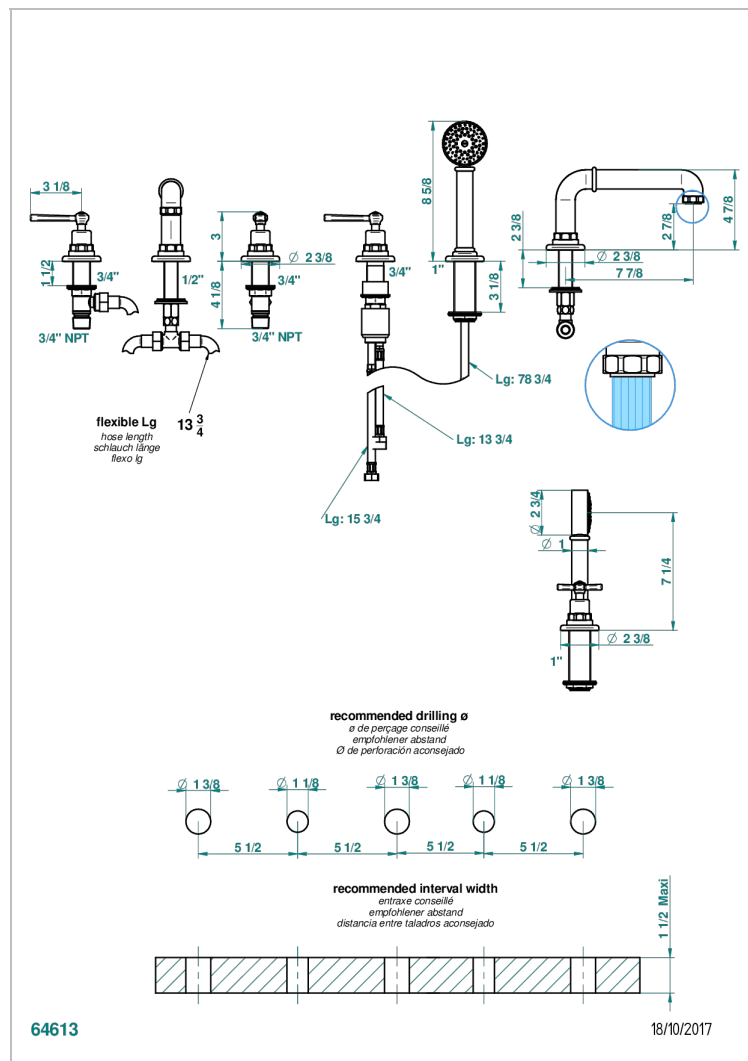

SAINT GERMAIN WITH LEVER HANDLES

G7D-1132SGUS

Roman tub set with 2 x 3/4" valves and rim mounted ceramic mixer with progressive cartridge and handshower

CHARACTERISTIC

- Saint Germain with lever handles
- Roman tub set with 2 x 3/4" valves and rim mounted ceramic mixer with progressive cartridge and handshower