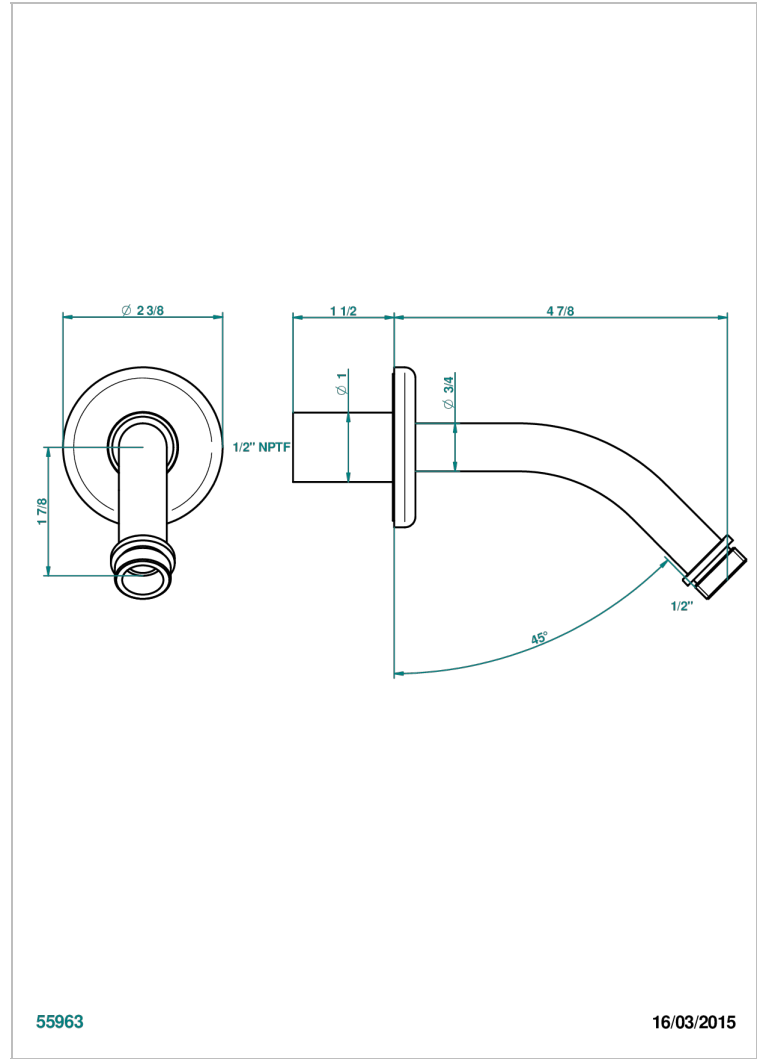

# SAINT-GERMAIN

G7C-82/US

Horizontal shower arm, 45°, lg: 4" 3/4

THG<sup>®</sup>  
PARIS

## CHARACTERISTIC

- Saint-germain
- Horizontal shower arm, 45°, lg: 4" 3/4