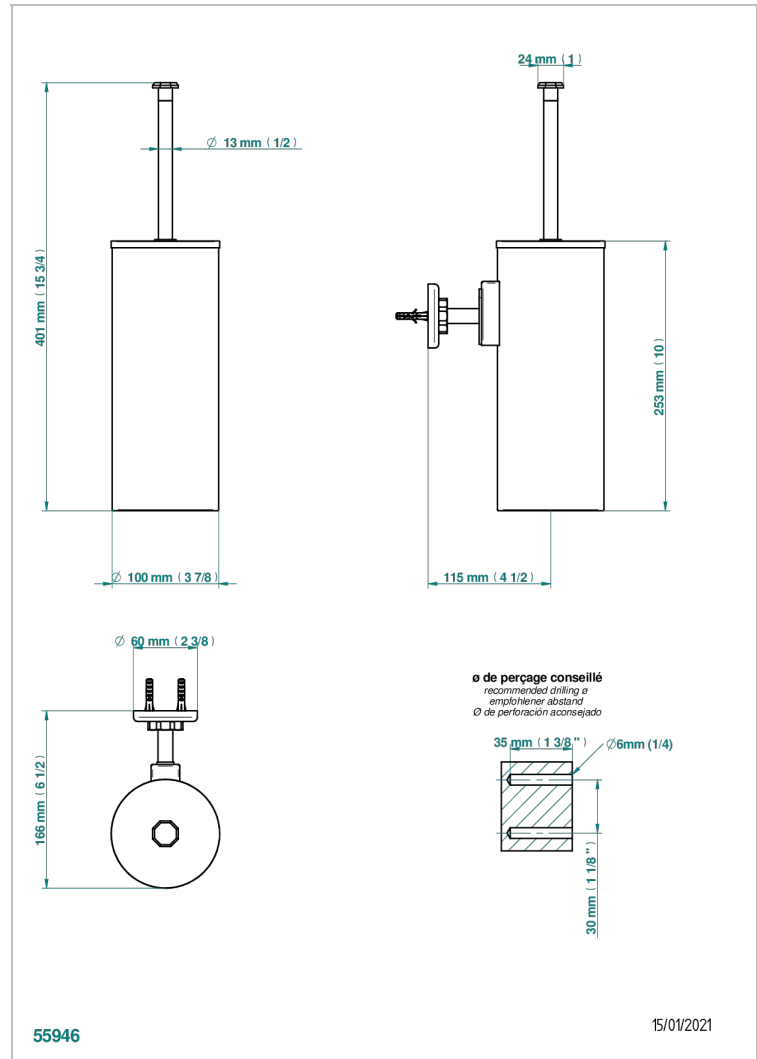

Metal toilet brush holder with brush with cover wall mounted

CHARACTERISTIC

- Saint-germain
- Metal toilet brush holder with brush with cover wall mounted

AVAILABLE FINITIONS

Black nickel - D24
Blush PVD - H62
Brass color PVD - H49
Brown bronze color PVD - F33
Chrome polished - A02
Chrome polished / gold polished - G02