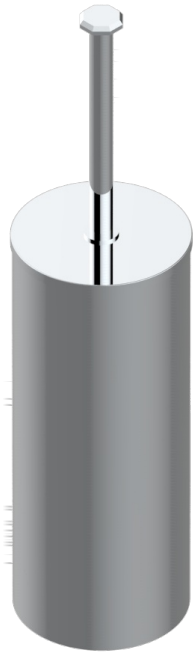

Metal toilet brush holder with brush with cover floor mounted

23690

16/07/2015

CHARACTERISTIC

- Saint-germain
- Metal toilet brush holder with brush with cover floor mounted

AVAILABLE FINITIONS

Black nickel - D24
Blush PVD - H62
Brass color PVD - H49
Brown bronze color PVD - F33
Chrome polished - A02
Chrome polished / gold polished - G02

Copper antique matt, coated - H07
Gold color PVD - H52
Gold mat - F07
Gold polished - F01
Gold satiney - F03
Graphite PVD - H64

Light coated bronze - D01
Matt Umber PVD - H67
Matt blush PVD - H60
Matt brass color PVD - H50
Matt brown bronze color PVD - F34
Matt chrome (American satin) - C02

Matt gold color PVD - H53
Matt graphite PVD - H65
Matt nickel (American satin) - C01
Matt nickel color PVD - H56
Nickel antique / Sovereign - H28
Nickel color PVD - H55

Nickel polished - B01
Rose Gold - F27
Satin chrome - C03
Silver polished, antique - H03
Silver rhodium - F18
Soft gold - F30