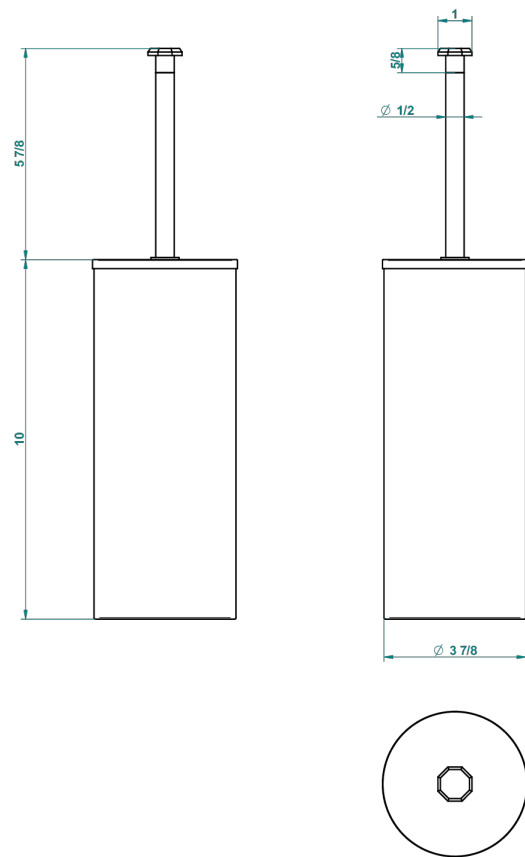

Metal toilet brush holder with brush with cover floor mounted

23690

16/07/2015

CHARACTERISTIC

- Saint-germain
- Metal toilet brush holder with brush with cover floor mounted

AVAILABLE FINITIONS

Black nickel - D24
Blush PVD - H62
Brass color PVD - H49
Brown bronze color PVD - F33
Chrome polished - A02
Chrome polished / gold polished - G02