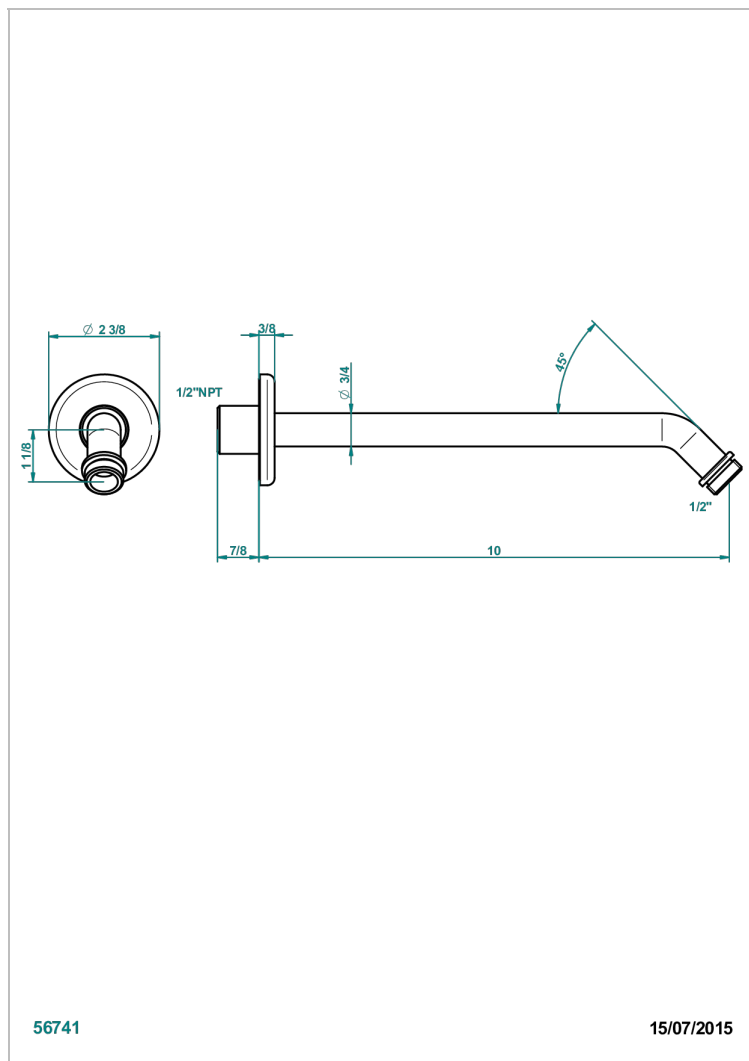

BEAUBOURG WITH LEVER HANDLES

G7B-84/US

Horizontal shower arm, 45°, lg: 10"

CHARACTERISTIC

- Beaubourg with lever handles
- Horizontal shower arm, 45°, lg: 10"

AVAILABLE FINITIONS

Black nickel - D24

Blush PVD - H62