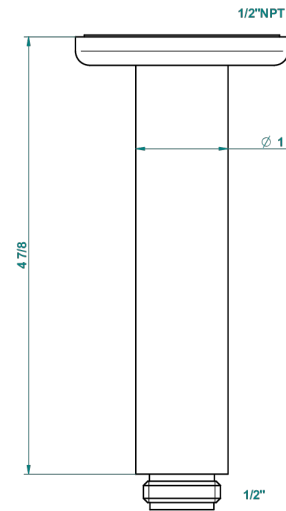

# BEAUBOURG WITH LEVER HANDLES

G7B-82V/US

Vertical shower arm ceiling mounted 1/2" connection

THG<sup>®</sup>  
PARIS

56738

15/07/2015

## CHARACTERISTIC

- Beaubourg with lever handles
- Vertical shower arm ceiling mounted 1/2" connection