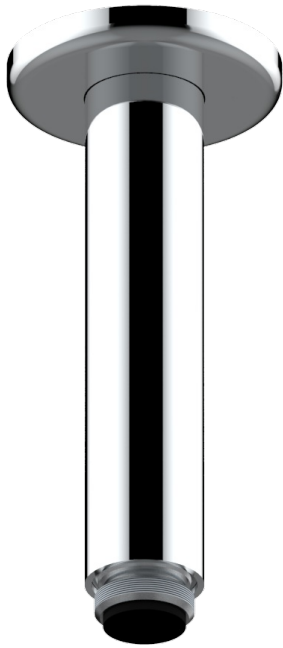

# BEAUBOURG WITH LEVER HANDLES

G7B-82V/US

Vertical shower arm ceiling mounted 1/2" connection

THG<sup>®</sup>  
PARIS

56738

15/07/2015

## CHARACTERISTIC

- Beaubourg with lever handles
- Vertical shower arm ceiling mounted 1/2" connection

## AVAILABLE FINITIONS

Black nickel - D24

Blush PVD - H62

Brass color PVD - H49

Brown bronze color PVD - F33

Chrome polished - A02

Chrome polished / gold polished - G02

Copper antique matt, coated - H07

Nickel antique / Sovereign - H28

Nickel color PVD - H55

Nickel polished - B01

Rose Gold - F27

Satin chrome - C03

Silver polished, antique - H03

Silver rhodium - F18

Soft gold - F30