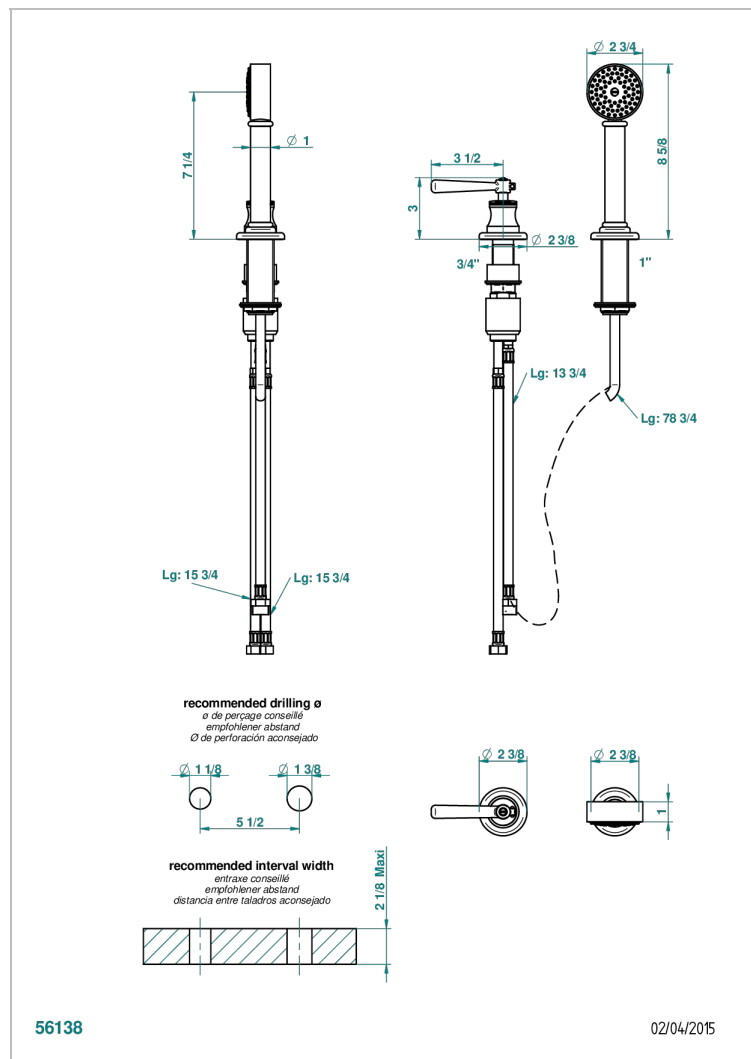

BEAUBOURG WITH LEVER HANDLES

G7B-6532/60A

Deck mounted mixer with handshower, progressive cartridge

CHARACTERISTIC

- Beaubourg with lever handles
- Deck mounted mixer with handshower, progressive cartridge

TECHNICAL SPECS

- Recommandé : 3 bars (max. 5 bars) - Advised : 43,5 psi (max. 72 psi)
- 9,5 l/min à 3 bars (2.5 gpm at 43.5 psi)

AVAILABLE FINITIONS

Black nickel - D24

Blush PVD - H62

Brass color PVD - H49