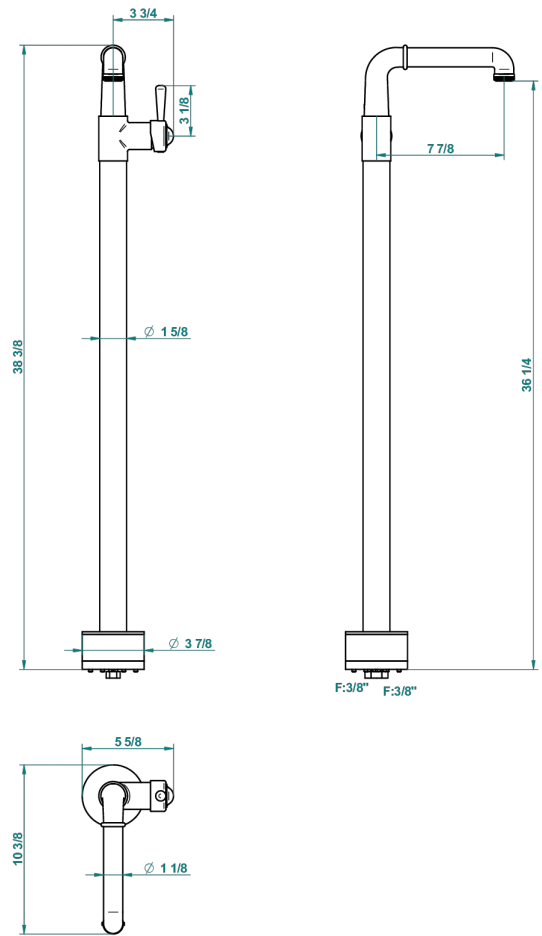

BEAUBOURG WITH LEVER HANDLES

G7B-6500S

Floor mounted lavatory faucet

THG[®]
PARIS

56354

24/07/2015

CHARACTERISTIC

- Beaubourg with lever handles
- Floor mounted lavatory faucet

TECHNICAL SPECS

- Recommandé : 3 bars (max. 5 bars) - Advised : 43,5 psi (max. 72 psi)
- 8,2 l/min à 3 bars (2.2 gpm at 43.5 psi)

AVAILABLE FINITIONS

Black nickel - D24

Blush PVD - H62

Brass color PVD - H49