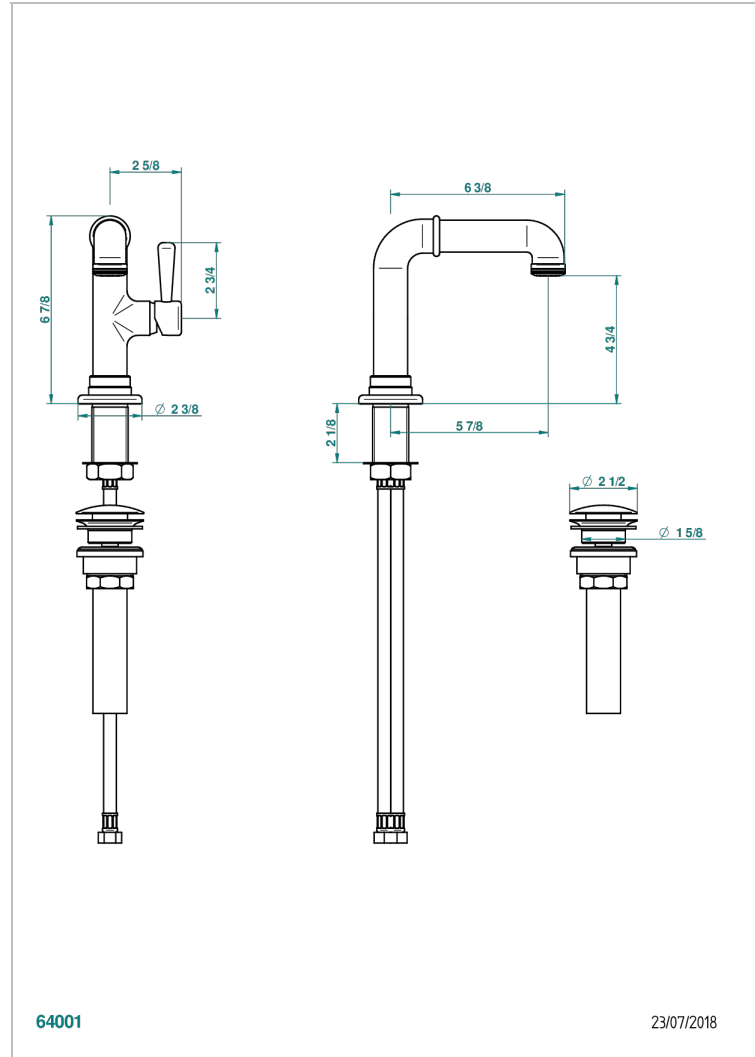

BEAUBOURG WITH LEVER HANDLES

G7B-6500/US

Single lever faucet with drain

THG[®]
PARIS

CHARACTERISTIC

- ASME : ASME A112.18.1-2011/CSA B125.1-11

STANDARDS

AVAILABLE FINITIONS

Nickel color PVD - H55

Nickel polished - B01

Rose Gold - F27

Satin chrome - C03

Silver polished, antique - H03

Silver rhodium - F18

Soft gold - F30