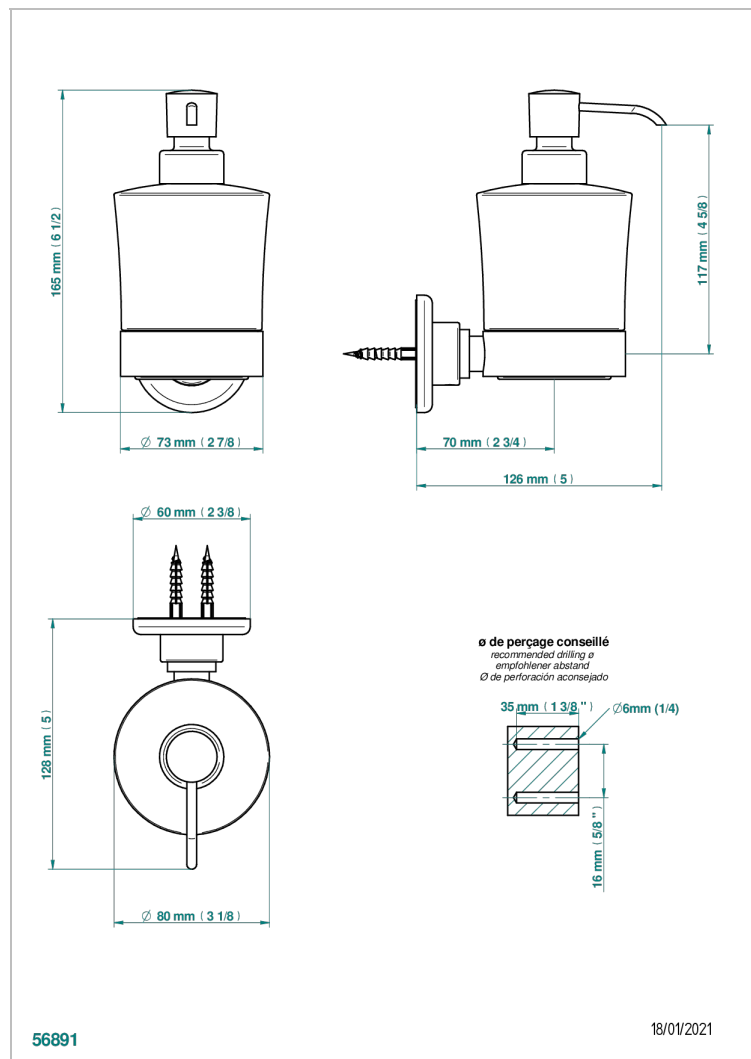

BEAUBOURG WITH LEVER HANDLES

G7B-613

Liquid soap dispenser

CHARACTERISTIC

- Beaubourg with lever handles
- Liquid soap dispenser

AVAILABLE FINITIONS

Black nickel - D24

Blush PVD - H62