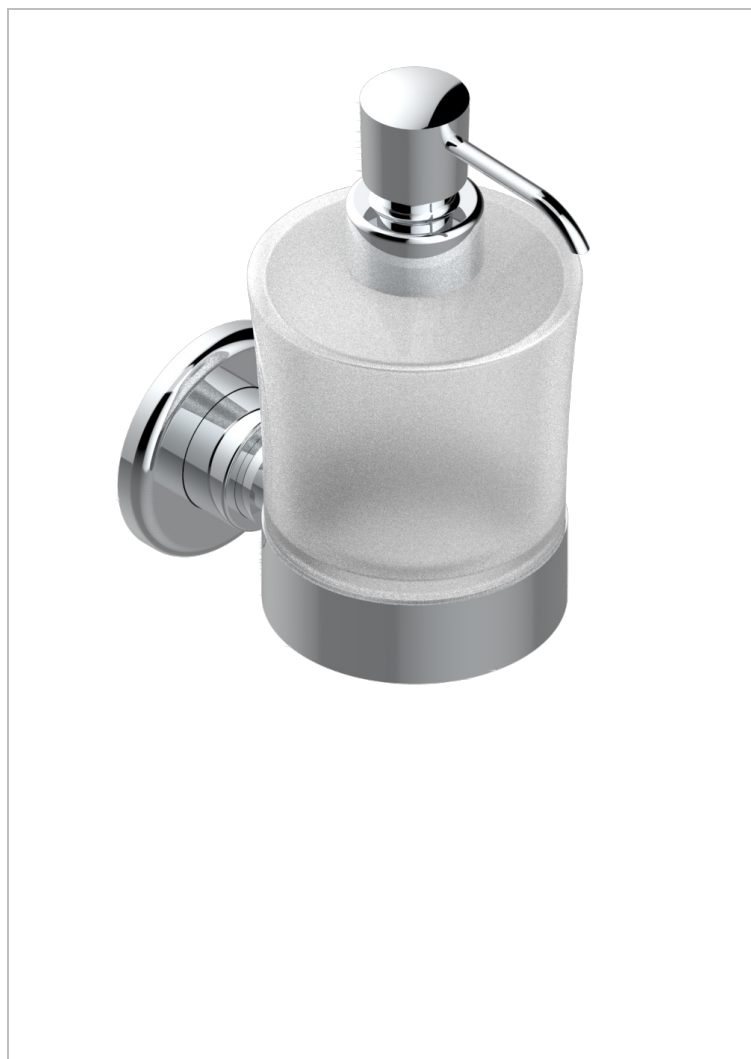

BEAUBOURG WITH LEVER HANDLES

G7B-613

Liquid soap dispenser

CHARACTERISTIC

- Beaubourg with lever handles
- Liquid soap dispenser

AVAILABLE FINITIONS

Black nickel - D24

Blush PVD - H62

Brass color PVD - H49

Brown bronze color PVD - F33

Chrome polished - A02

Chrome polished / gold polished - G02

Copper antique matt, coated - H07

Gold color PVD - H52

Gold mat - F07

Gold polished - F01