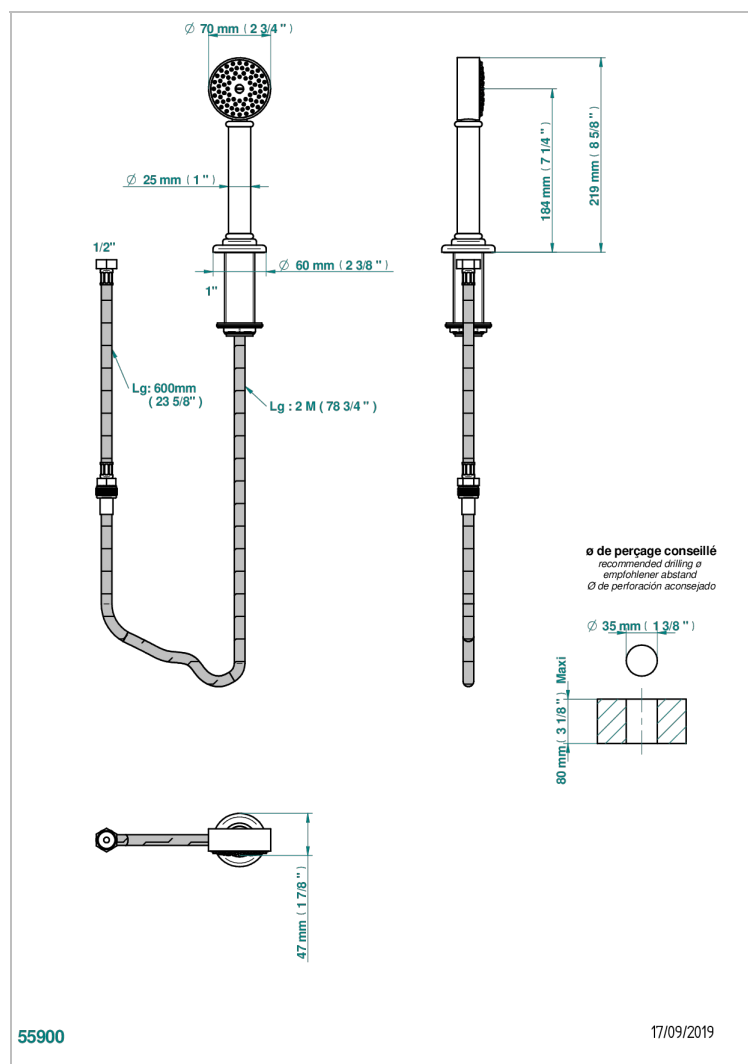

BEAUBOURG WITH LEVER HANDLES

G7B-60A

Deck mounted hand shower, with hose

CHARACTERISTIC

- Beaubourg with lever handles
- Deck mounted hand shower, with hose

TECHNICAL SPECS

- Recommandé : 3 bars (max. 5 bars) - Advised : 43,5 psi (max. 72 psi)
- 9,5 l/min à 3 bars (2.5 gpm at 43.5 psi)

AVAILABLE FINITIONS

Black nickel - D24

Blush PVD - H62

Brass color PVD - H49

Brown bronze color PVD - F33

Chrome polished - A02

Chrome polished / gold polished - G02

Copper antique matt, coated - H07

Nickel antique / Sovereign - H28

Nickel color PVD - H55

Nickel polished - B01

Rose Gold - F27

Satin chrome - C03

Silver polished, antique - H03

Silver rhodium - F18

Soft gold - F30