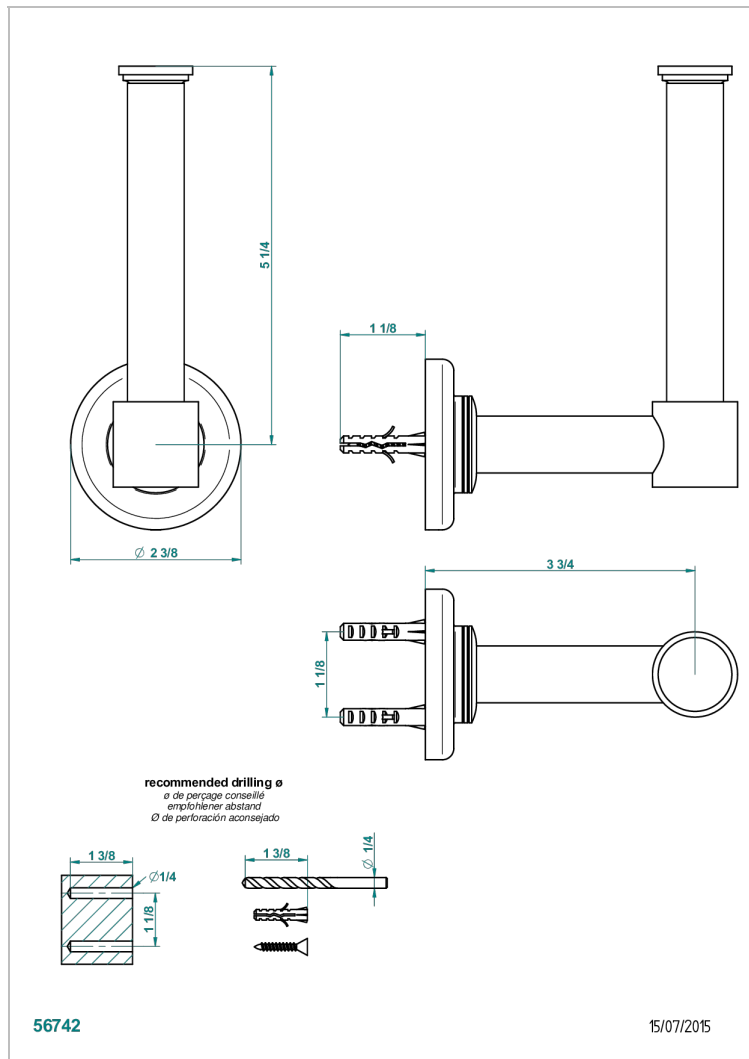

BEAUBOURG WITH LEVER HANDLES

G7B-542

Reserve toilet paper holder

CHARACTERISTIC

- Beaubourg with lever handles
- Reserve toilet paper holder

AVAILABLE FINITIONS

Black nickel - D24

Blush PVD - H62