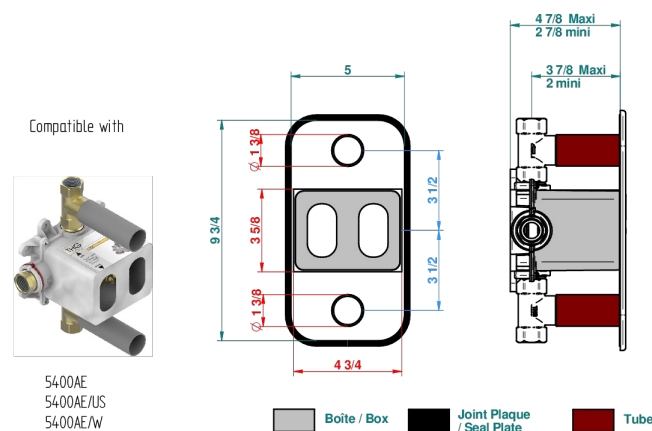

BEAUBOURG WITH LEVER HANDLES

G7B-5400BE

Trim for THG thermostat 2 volume controls, rough part supplied with fixing box ref. 5 400AE/US

5400AE
5400AE/US
5400AE/W

60645

23/11/2017

CHARACTERISTIC

- Built-in thermostatic cover for 5400AE - 5400AE/W - 5400AE/US with 2 no. 3/4" outputs
- Requires concealed thermostat réf 5400AE - 5400AE/W - 5400AE/US
- For shower 2 simultaneous functions
- Temperature control knob with security stop at 38°C
- Solid brass plate and knob
- ASME : ASME A112.18.1-2011/CSA B125.1-11
- DVGW : DW-6512CQ0608

STANDARDS

RELATED SKU'S

- Ref. G00-5400AE/US 3/4" THG thermostat with wax cartridge, with two valves delivered with a built-in box, no trim
- Ref. G00-5100G Reinforced stop ring for THG thermostatic with fixing set