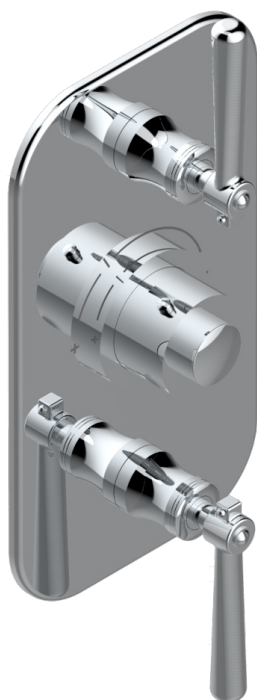

BEAUBOURG WITH LEVER HANDLES

G7B-5400BE

Trim for THG thermostat 2 volume controls, rough part supplied with fixing box ref. 5 400AE/US

5400AE
5400AE/US
5400AE/W

60645

23/11/2017

CHARACTERISTIC

- Built-in thermostatic cover for 5400AE - 5400AE/W - 5400AE/US with 2 no. 3/4" outputs
- Requires concealed thermostat réf 5400AE - 5400AE/W - 5400AE/US
- For shower 2 simultaneous functions
- Temperature control knob with security stop at 38°C
- Solid brass plate and knob
- ASME : ASME A112.18.1-2011/CSA B125.1-11
- DVGW : DW-6512CQ0608

STANDARDS

RELATED SKU'S

- Ref. G00-5400AE/US 3/4" THG thermostat with wax cartridge, with two valves delivered with a built-in box, no trim
- Ref. G00-5100G Reinforced stop ring for THG thermostatic with fixing set

AVAILABLE FINITIONS

Black nickel - D24
Blush PVD - H62
Brass color PVD - H49
Brown bronze color PVD - F33
Chrome polished - A02
Chrome polished / gold polished - G02

Copper antique matt, coated - H07
Gold color PVD - H52
Gold mat - F07
Gold polished - F01
Gold satiney - F03
Graphite PVD - H64

Nickel polished - B01
Rose Gold - F27
Satin chrome - C03
Silver polished, antique - H03
Silver rhodium - F18
Soft gold - F30