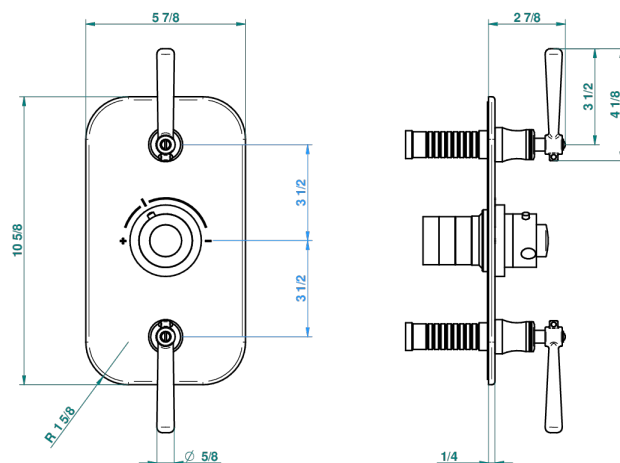

BEAUBOURG WITH LEVER HANDLES

G7B-5400BE

Trim for THG thermostat 2 volume controls, rough part supplied with fixing box ref. 5 400AE/US

5400AE
5400AE/US
5400AE/W

60645

23/11/2017

CHARACTERISTIC

- Built-in thermostatic cover for 5400AE - 5400AE/W - 5400AE/US with 2 no. 3/4" outputs
- Requires concealed thermostat réf 5400AE - 5400AE/W - 5400AE/US
- For shower 2 simultaneous functions
- Temperature control knob with security stop at 38°C
- Solid brass plate and knob
- ASME : ASME A112.18.1-2011/CSA B125.1-11
- DVGW : DW-6512CQ0608

STANDARDS

RELATED SKU'S

- Ref. G00-5400AE/US 3/4" THG thermostat with wax cartridge, with two valves delivered with a built-in box, no trim
- Ref. G00-5100G Reinforced stop ring for THG thermostatic with fixing set