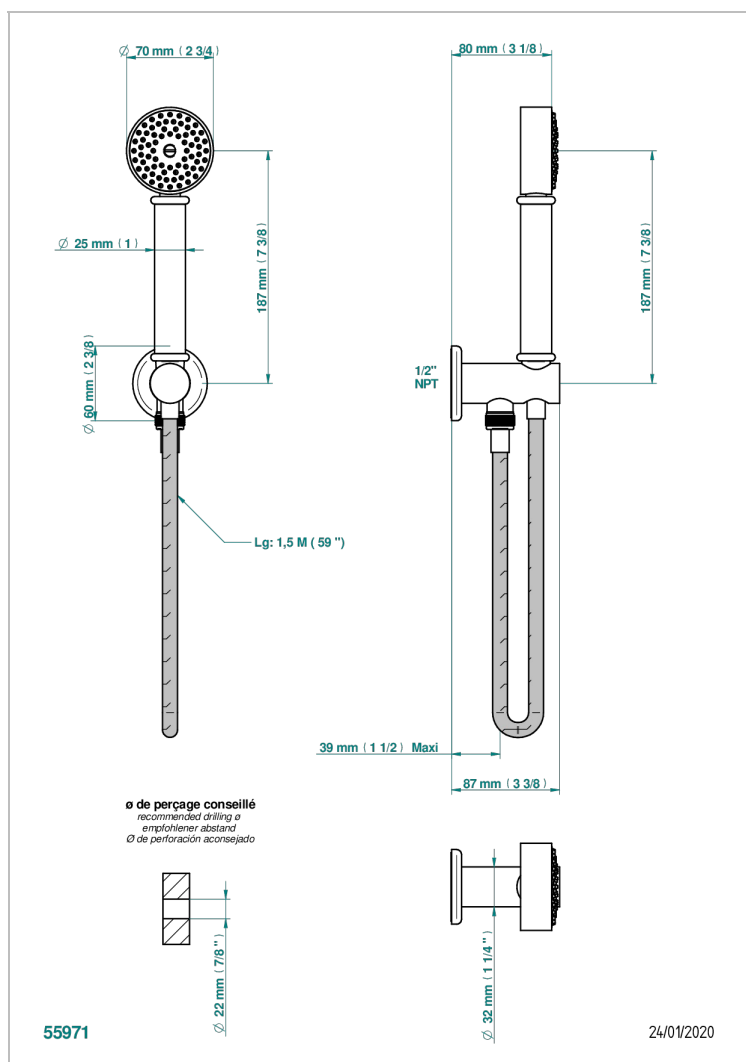

BEAUBOURG WITH LEVER HANDLES

G7B-54/US

Wall mounted handshower with integrated fixed hook

CHARACTERISTIC

- Beaubourg with lever handles
- Wall mounted handshower with integrated fixed hook

TECHNICAL SPECS

- Recommandé : 3 bars (max. 5 bars) - Advised : 43,5 psi (max. 72 psi)
- 9,5 l/min à 3 bars (2.5 gpm at 43.5 psi)

AVAILABLE FINITIONS

Black nickel - D24

Blush PVD - H62

Brass color PVD - H49

Brown bronze color PVD - F33

Chrome polished - A02

Chrome polished / gold polished - G02

Copper antique matt, coated - H07

Nickel antique / Sovereign - H28

Nickel color PVD - H55

Nickel polished - B01

Rose Gold - F27

Satin chrome - C03

Silver polished, antique - H03

Silver rhodium - F18

Soft gold - F30