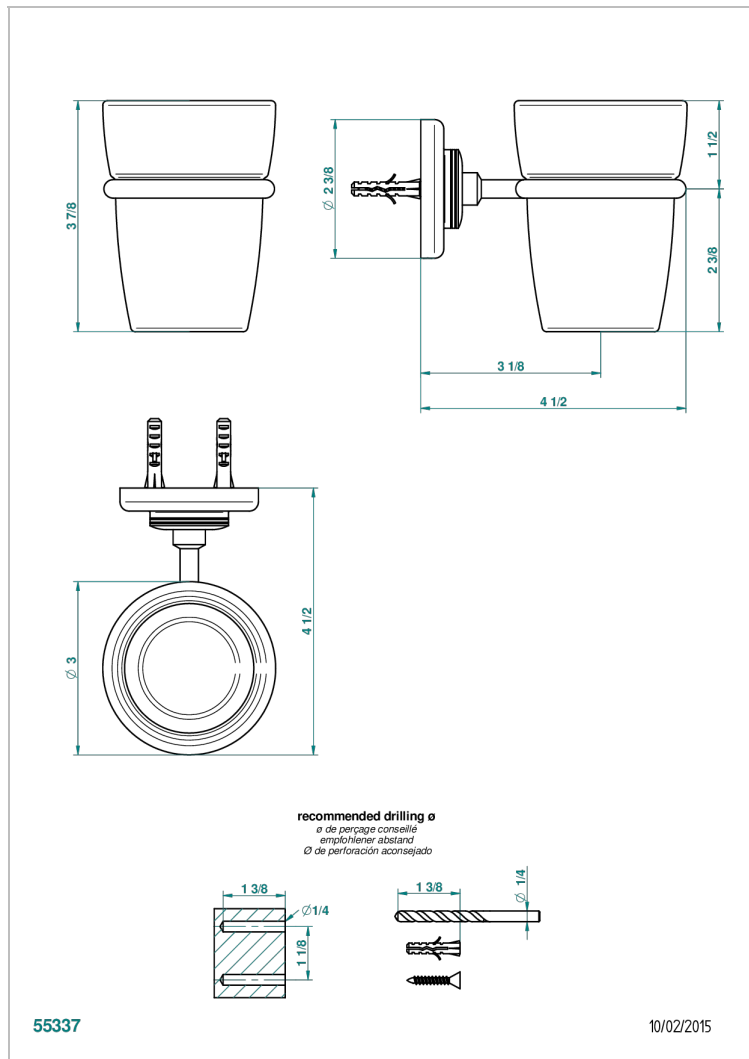

BEAUBOURG WITH LEVER HANDLES

G7B-536

Tumbler holder, wall mounted

CHARACTERISTIC

- Beaubourg with lever handles
- Tumbler holder, wall mounted

AVAILABLE FINITIONS

Black nickel - D24

Blush PVD - H62