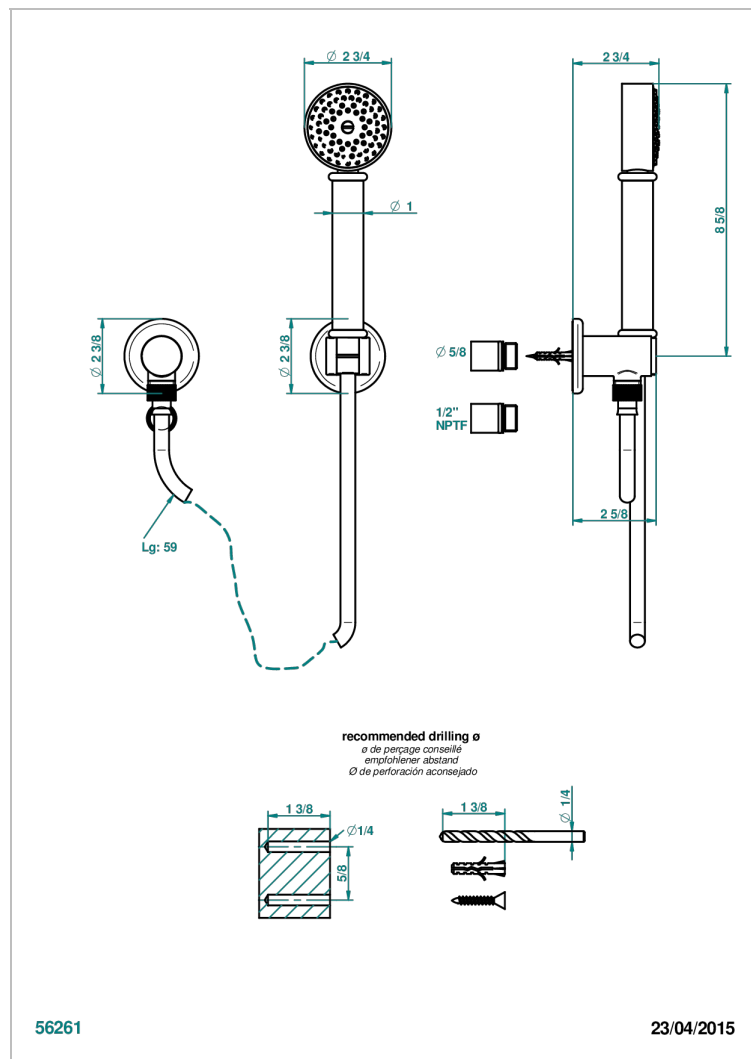

BEAUBOURG WITH LEVER HANDLES

G7B-52/US

Wall mounted handshower with separate fixed hook

CHARACTERISTIC

- Beaubourg with lever handles
- Wall mounted handshower with separate fixed hook

TECHNICAL SPECS

- Recommandé : 3 bars (max. 5 bars) - Advised : 43,5 psi (max. 72 psi)
- 9,5 l/min à 3 bars (2.5 gpm at 43.5 psi)

AVAILABLE FINITIONS

Black nickel - D24

Blush PVD - H62

Brass color PVD - H49

Brown bronze color PVD - F33

Chrome polished - A02

Chrome polished / gold polished - G02

Copper antique matt, coated - H07

Nickel antique / Sovereign - H28

Nickel color PVD - H55

Nickel polished - B01

Rose Gold - F27

Satin chrome - C03

Silver polished, antique - H03

Silver rhodium - F18

Soft gold - F30