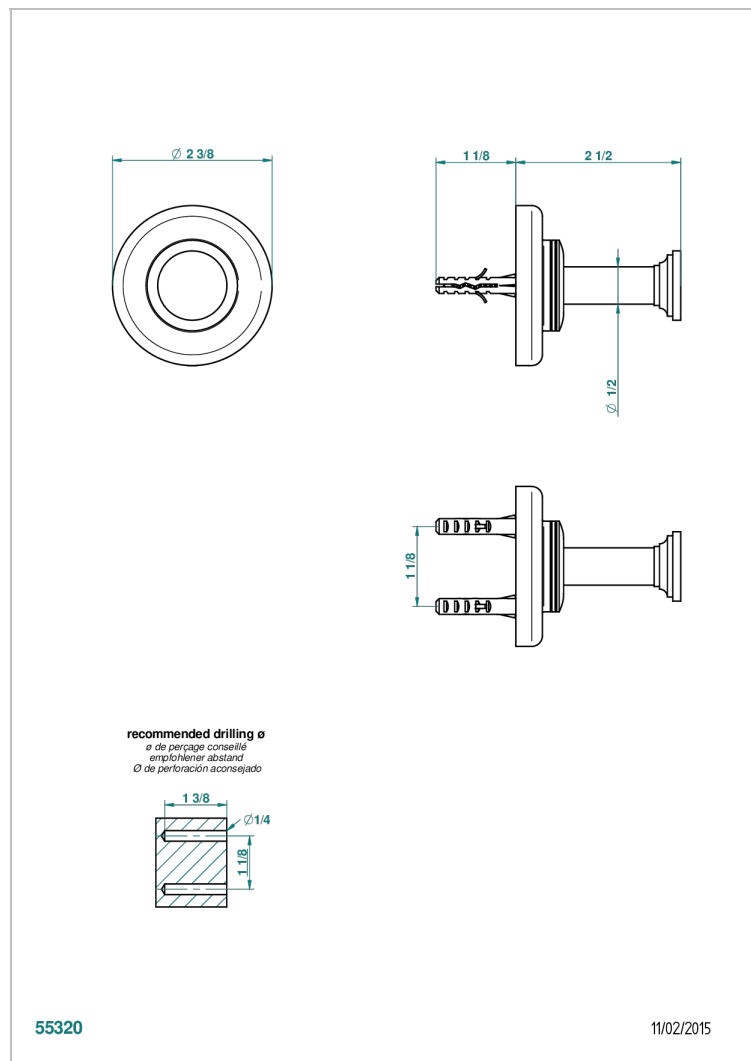

BEAUBOURG WITH LEVER HANDLES

G7B-517

Robe hook

CHARACTERISTIC

- Beaubourg with lever handles
- Robe hook

AVAILABLE FINITIONS

Black nickel - D24

Blush PVD - H62