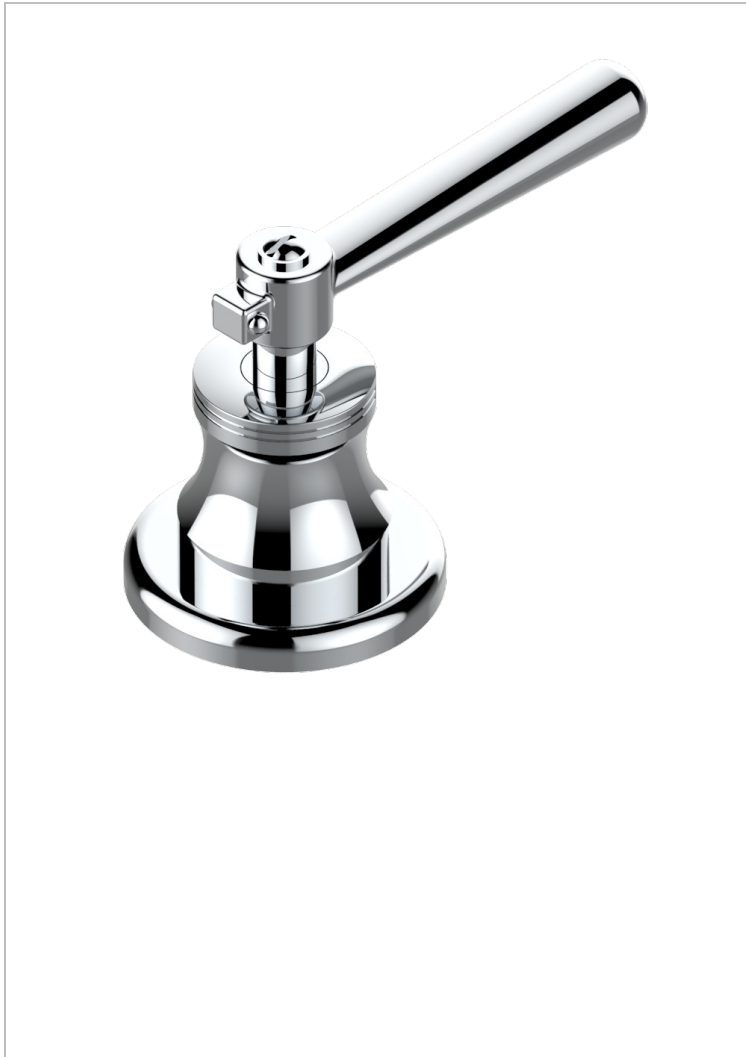

BEAUBOURG WITH LEVER HANDLES

G7B-504VGUS

2-function deck diverter with trim

THG[®]
PARIS

CHARACTERISTIC

- Beaubourg with lever handles
- 2-function deck diverter with trim

AVAILABLE FINITIONS

Black nickel - D24

Blush PVD - H62

Brass color PVD - H49

Brown bronze color PVD - F33

Chrome polished - A02

Chrome polished / gold polished - G02

Copper antique matt, coated - H07

Gold color PVD - H52

Gold mat - F07