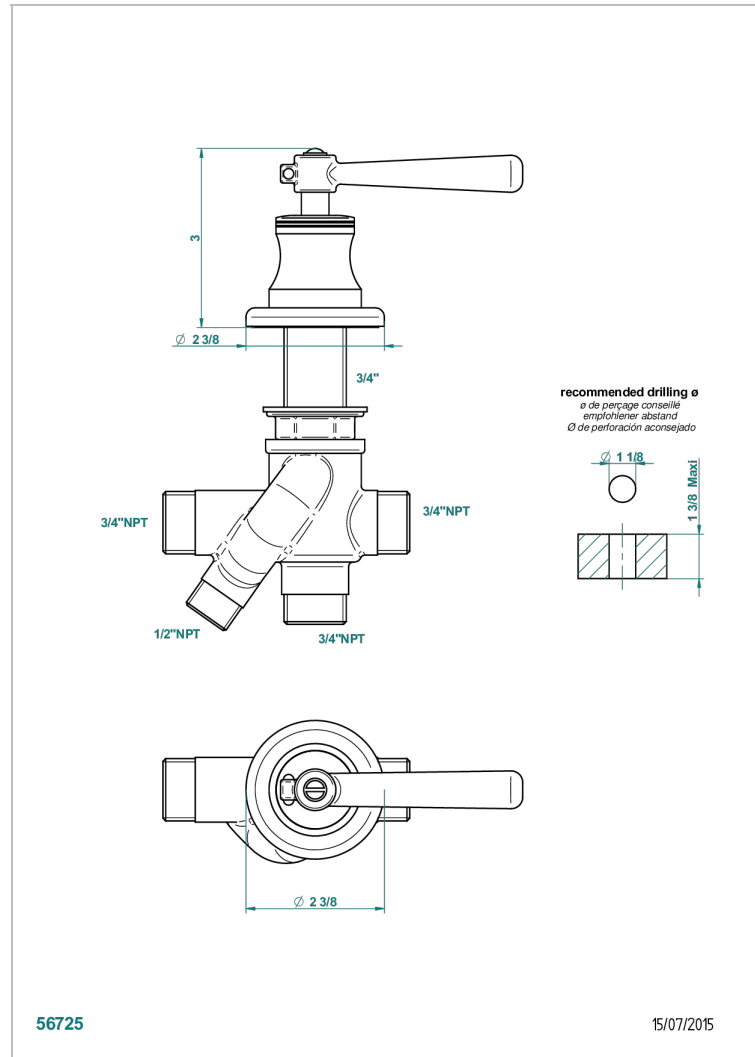

BEAUBOURG WITH LEVER HANDLES

G7B-504VGUS

2-function deck diverter with trim

THG[®]
PARIS

CHARACTERISTIC

- Beaubourg with lever handles
- 2-function deck diverter with trim

AVAILABLE FINITIONS

Black nickel - D24