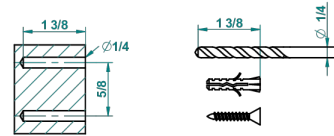

BEAUBOURG WITH LEVER HANDLES

G7B-4720C

Metal toilet brush holder with brush with cover wall mounted

THG®
PARIS

56836

29/07/2015

CHARACTERISTIC

- Beaubourg with lever handles
- Metal toilet brush holder with brush with cover wall mounted

AVAILABLE FINITIONS

Black nickel - D24

Blush PVD - H62

Brass color PVD - H49

Brown bronze color PVD - F33

Chrome polished - A02

Chrome polished / gold polished - G02

Copper antique matt, coated - H07

Gold color PVD - H52

Gold mat - F07

Gold polished - F01

Gold satiney - F03

Graphite PVD - H64

Light coated bronze - D01

Matt Umber PVD - H67

Matt blush PVD - H60

Matt brass color PVD - H50

Matt brown bronze color PVD - F34

Matt chrome (American satin) - C02

Matt gold color PVD - H53

Matt graphite PVD - H65

Matt nickel (American satin) - C01

Matt nickel color PVD - H56

Nickel antique / Sovereign - H28

Nickel color PVD - H55

Nickel polished - B01

Rose Gold - F27

Satin chrome - C03

Silver polished, antique - H03

Silver rhodium - F18

Soft gold - F30