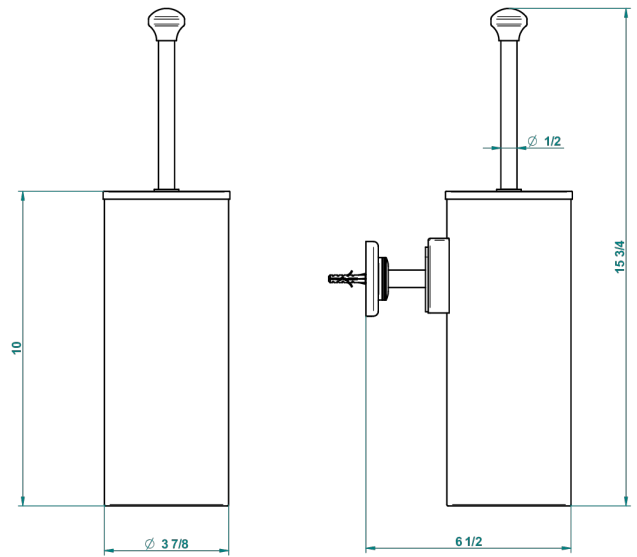

BEAUBOURG WITH LEVER HANDLES

G7B-4720C

Metal toilet brush holder with brush with cover wall mounted

THG®
PARIS

56836

29/07/2015

CHARACTERISTIC

- Beaubourg with lever handles
- Metal toilet brush holder with brush with cover wall mounted

AVAILABLE FINITIONS

Black nickel - D24

Blush PVD - H62

Brass color PVD - H49

Brown bronze color PVD - F33

Chrome polished - A02

Chrome polished / gold polished - G02

Copper antique matt, coated - H07

Gold color PVD - H52

Gold mat - F07

Gold polished - F01

Gold satiney - F03

Graphite PVD - H64

Light coated bronze - D01

Matt Umber PVD - H67

Matt blush PVD - H60

Matt brass color PVD - H50

Matt brown bronze color PVD - F34

Matt chrome (American satin) - C02

Matt gold color PVD - H53

Matt graphite PVD - H65

Matt nickel (American satin) - C01

Matt nickel color PVD - H56

Nickel antique / Sovereign - H28

Nickel color PVD - H55

Nickel polished - B01

Rose Gold - F27

Satin chrome - C03

Silver polished, antique - H03

Silver rhodium - F18

Soft gold - F30