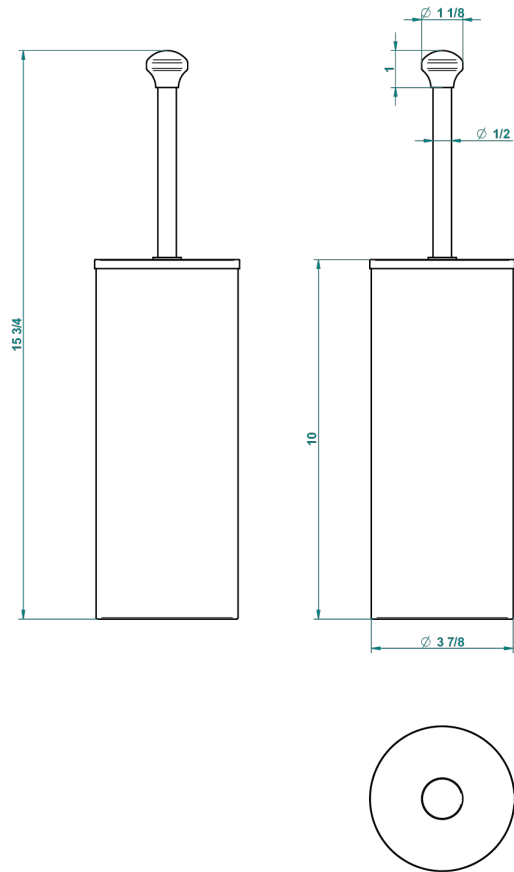

# BEAUBOURG WITH LEVER HANDLES

G7B-4700C

THG<sup>®</sup>  
PARIS

Metal toilet brush holder with brush with cover floor mounted

2629

17/07/2015

## CHARACTERISTIC

- Beaubourg with lever handles
- Metal toilet brush holder with brush with cover floor mounted