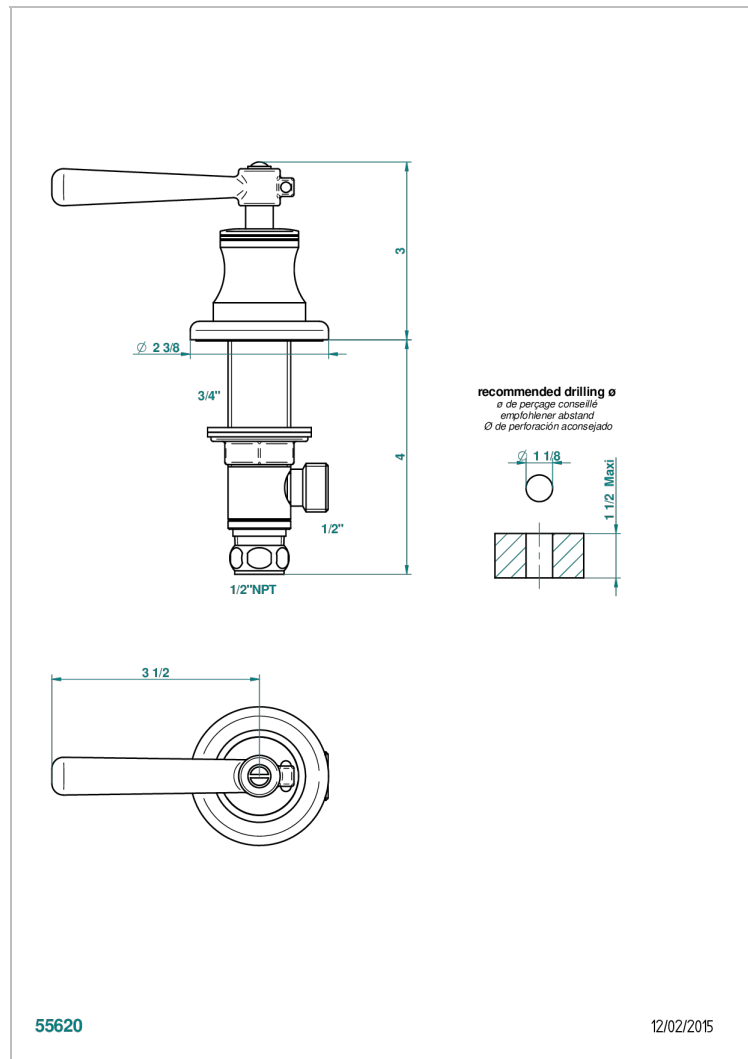

BEAUBOURG WITH LEVER HANDLES

G7B-35/HUS

1/2" deck valve with trim for lavatory - Hot

55620

12/02/2015

CHARACTERISTIC

- Beaubourg with lever handles
- 1/2" deck valve with trim for lavatory - Hot

AVAILABLE FINITIONS