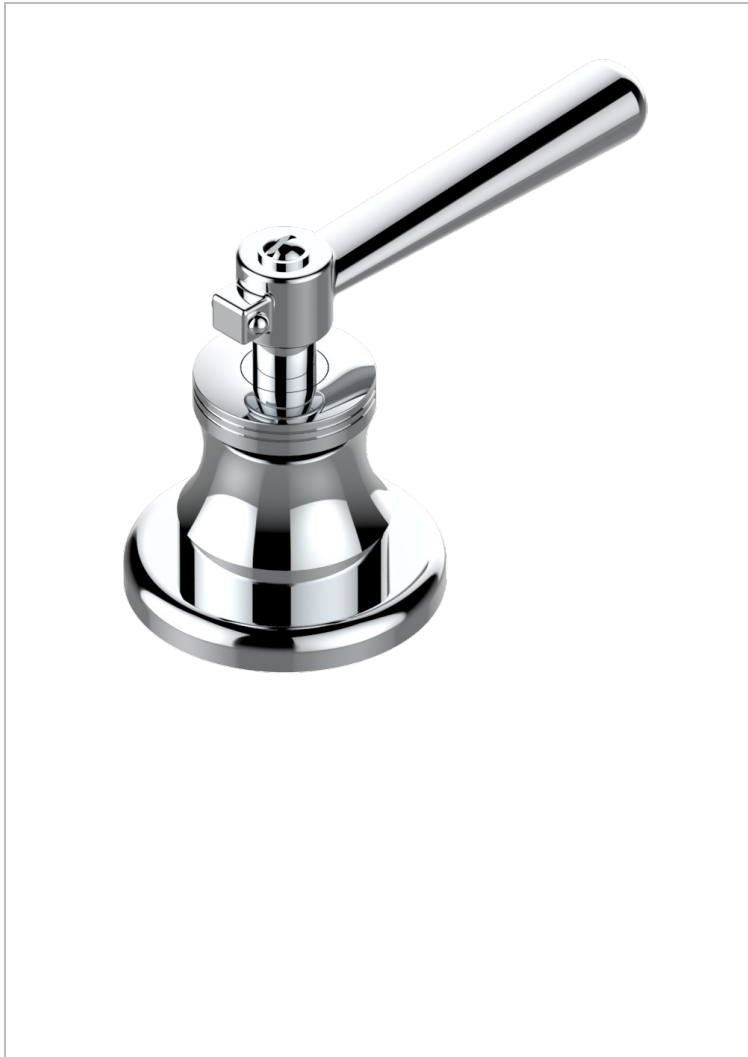

BEAUBOURG WITH LEVER HANDLES

G7B-35/CUS

1/2" deck valve with trim for lavatory - Cold

CHARACTERISTIC

- Beaubourg with lever handles
- 1/2" deck valve with trim for lavatory - Cold

AVAILABLE FINITIONS

Black nickel - D24

Blush PVD - H62

Brass color PVD - H49

Brown bronze color PVD - F33

Chrome polished - A02

Chrome polished / gold polished - G02

Copper antique matt, coated - H07

Gold color PVD - H52

Gold mat - F07