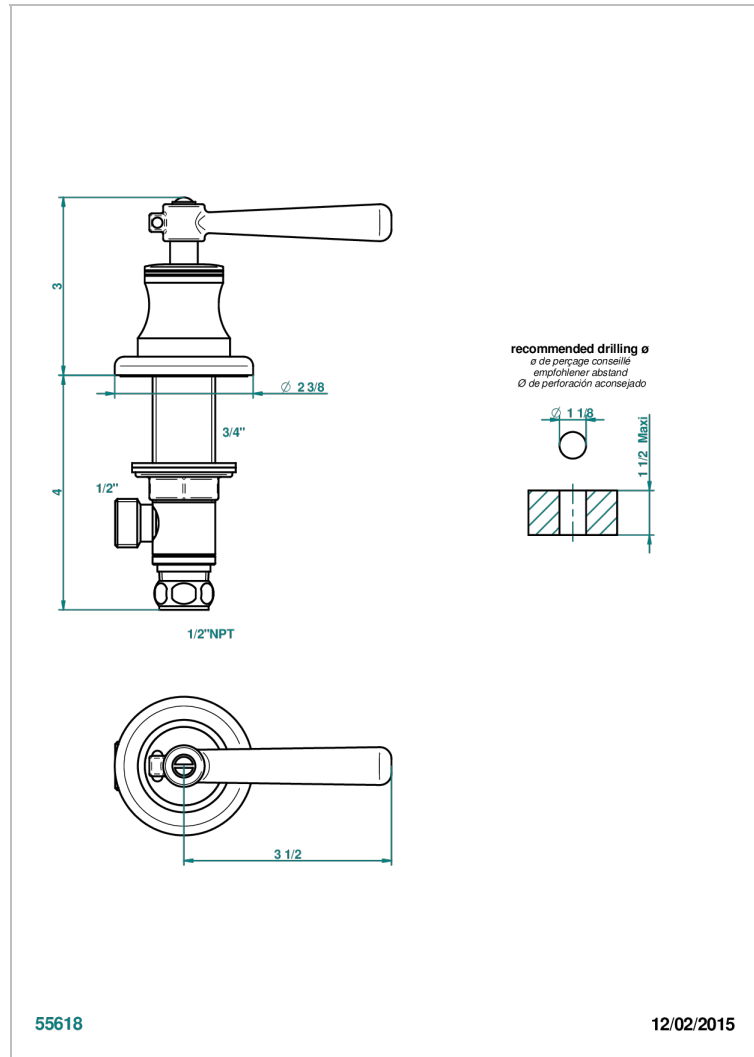

BEAUBOURG WITH LEVER HANDLES

G7B-35/CUS

1/2" deck valve with trim for lavatory - Cold

CHARACTERISTIC

- Beaubourg with lever handles
- 1/2" deck valve with trim for lavatory - Cold

AVAILABLE FINITIONS

Black nickel - D24