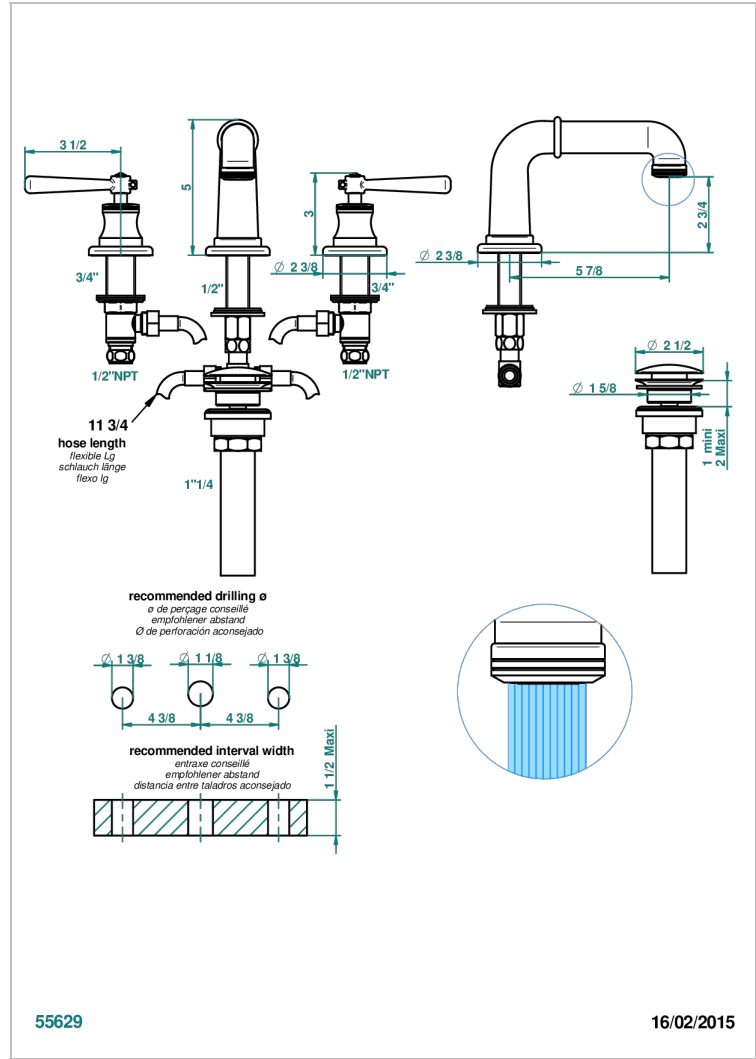

BEAUBOURG WITH LEVER HANDLES

G7B-2151/US

Widespread bidet set with drain

CHARACTERISTIC

- ASME : ASME A112.18.1-2011/CSA B125.1-11

TECHNICAL SPECS

- Recommandé : 3 bars (max. 5 bars) - Advised : 43,5 psi (max. 72 psi)
- 5,7 l/min à 3 bars (1.5 gpm at 43.5 psi)
- 1.2 gpm on demand in accordance with California's rules

STANDARDS

AVAILABLE FINITIONS

Black nickel - D24
 Blush PVD - H62
 Brass color PVD - H49
 Brown bronze color PVD - F33
 Chrome polished - A02
 Chrome polished / gold polished - G02

Copper antique matt, coated - H07
 Gold color PVD - H52
 Gold mat - F07
 Gold polished - F01
 Gold satiney - F03
 Graphite PVD - H64