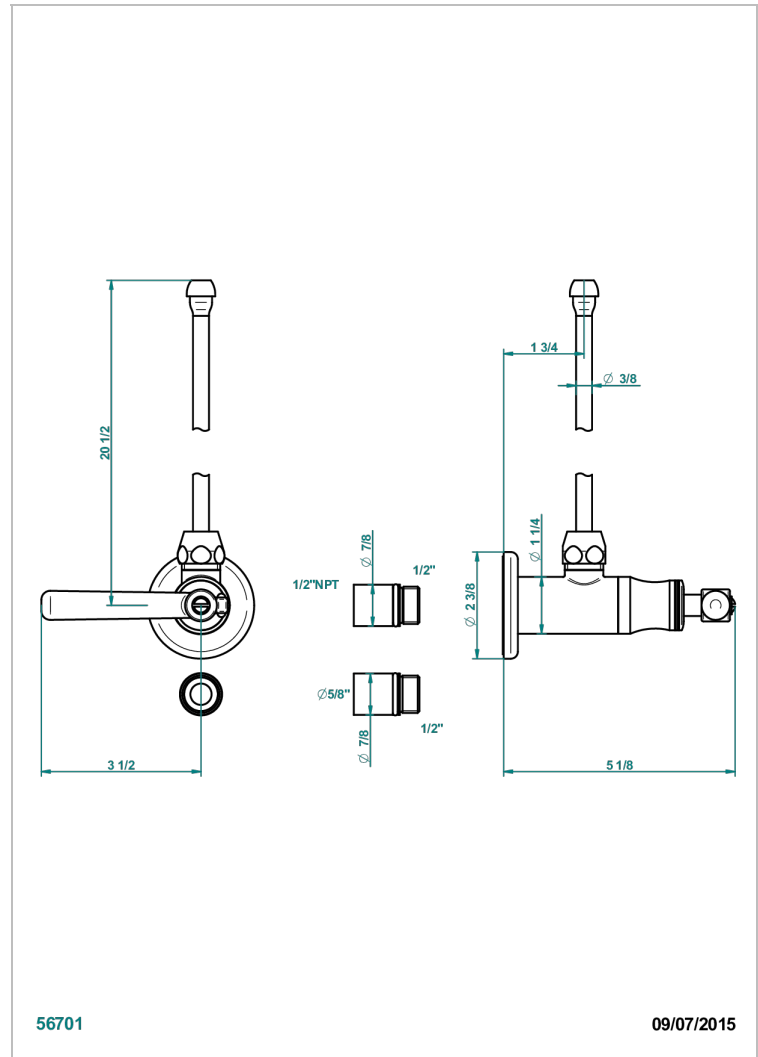

BEAUBOURG WITH LEVER HANDLES

G7B-181/SLA

Angle supply valve with 3/8" adaptor set

THG[®]
PARIS

56701

09/07/2015

CHARACTERISTIC

- Beaubourg with lever handles
- Angle supply valve with 3/8" adaptor set

Nickel antique / Sovereign - H28

Nickel color PVD - H55

Nickel polished - B01

Rose Gold - F27

Satin chrome - C03

Silver polished, antique - H03

Silver rhodium - F18

Soft gold - F30