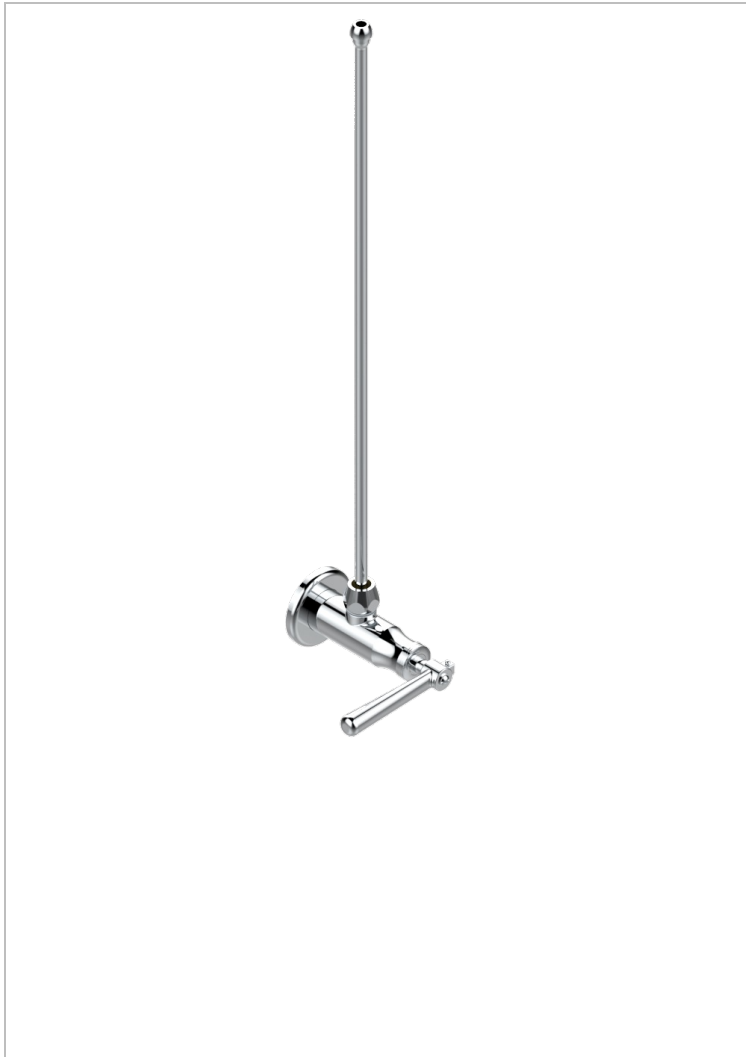

BEAUBOURG WITH LEVER HANDLES

G7B-181/SLA

Angle supply valve with 3/8" adaptor set

THG[®]
PARIS

56701

09/07/2015

CHARACTERISTIC

- Beaubourg with lever handles
- Angle supply valve with 3/8" adaptor set

AVAILABLE FINITIONS

Black nickel - D24

Blush PVD - H62

Brass color PVD - H49

Brown bronze color PVD - F33

Chrome polished - A02

Chrome polished / gold polished - G02

Copper antique matt, coated - H07

Gold color PVD - H52

Gold mat - F07

Gold polished - F01

Gold satiney - F03

Graphite PVD - H64

Light coated bronze - D01

Matt Umber PVD - H67

Matt blush PVD - H60

Nickel antique / Sovereign - H28

Nickel color PVD - H55

Nickel polished - B01

Rose Gold - F27

Satin chrome - C03

Silver polished, antique - H03

Silver rhodium - F18

Soft gold - F30