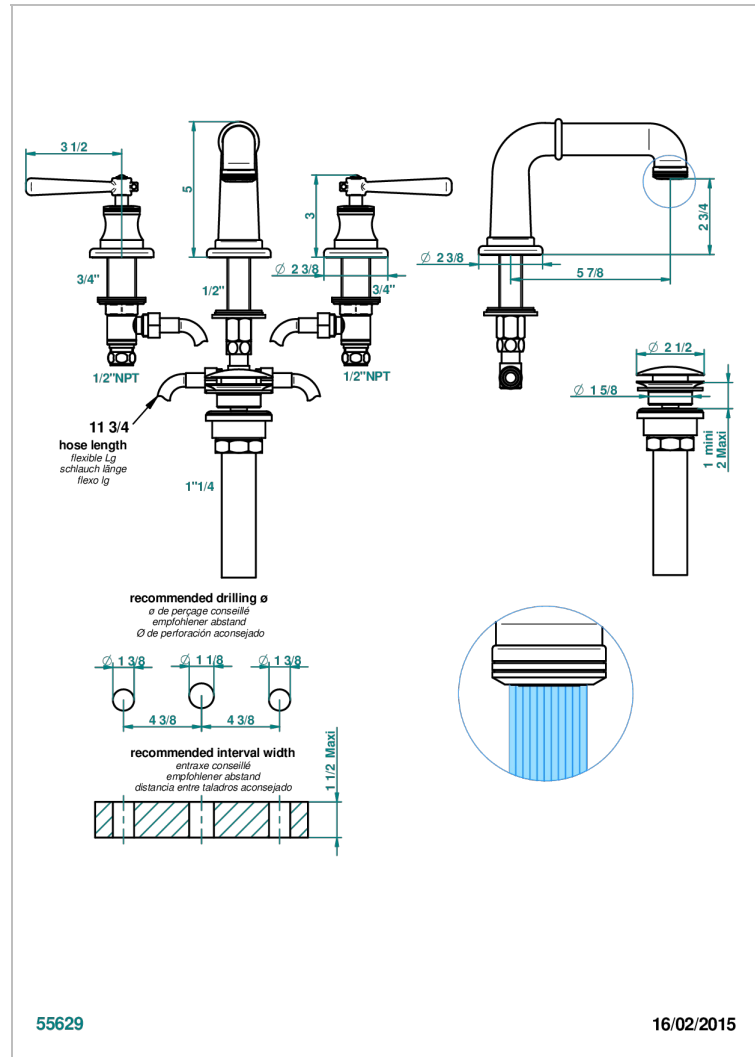

BEAUBOURG WITH LEVER HANDLES

G7B-151/US

Widespread lavatory set with drain

CHARACTERISTIC

- Beaubourg with lever handles
- Widespread lavatory set with drain

TECHNICAL SPECS

- Recommandé : 3 bars (max. 5 bars) - Advised : 43,5 psi (max. 72 psi)
- 5,7 l/min à 3 bars (1.5 gpm at 43.5 psi)
- 1.2 gpm on demand in accordance with California's rules

Nickel antique / Sovereign - H28

Nickel color PVD - H55

Nickel polished - B01

Rose Gold - F27

Satin chrome - C03

Silver polished, antique - H03

Silver rhodium - F18

Soft gold - F30