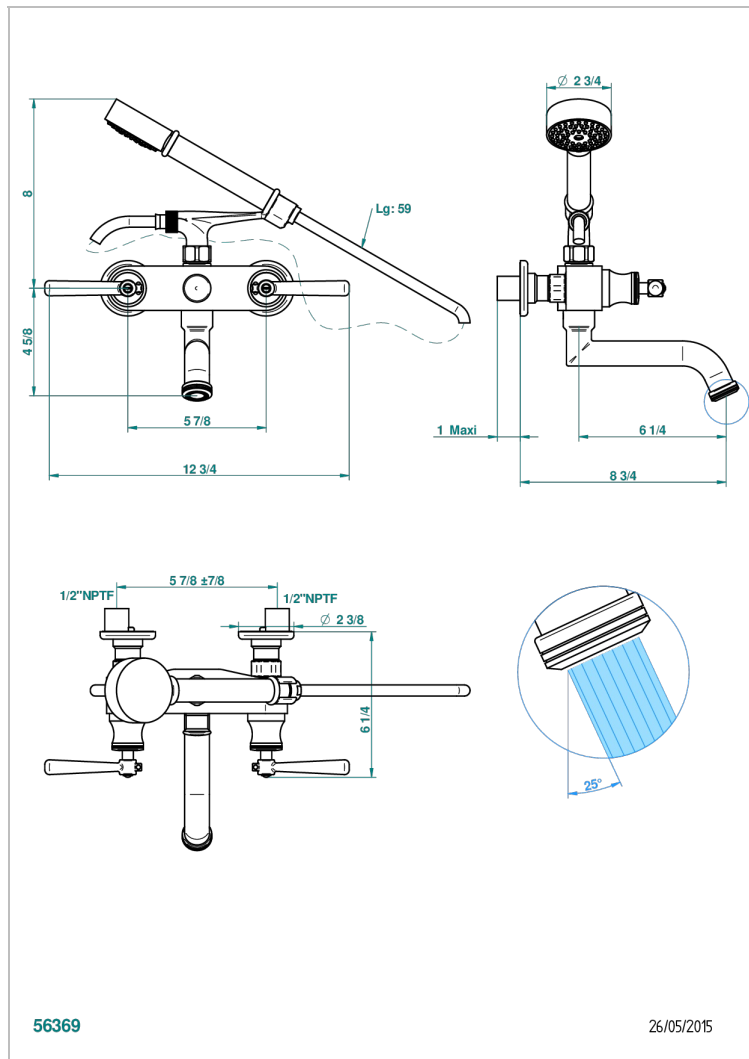

BEAUBOURG WITH LEVER HANDLES

G7B-13B/US

Exposed tub filler with cradle handshower, wall mounted

56369

26/05/2015

CHARACTERISTIC

- ASME : ASME A112.18.1-2011/CSA B125.1-11

STANDARDS

AVAILABLE FINITIONS

Black nickel - D24

Blush PVD - H62

Brass color PVD - H49

Brown bronze color PVD - F33

Chrome polished - A02

Chrome polished / gold polished - G02

Copper antique matt, coated - H07

Nickel antique / Sovereign - H28

Nickel color PVD - H55

Nickel polished - B01

Rose Gold - F27

Satin chrome - C03

Silver polished, antique - H03

Silver rhodium - F18

Soft gold - F30