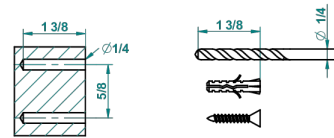

56836

29/07/2015

CHARACTERISTIC

- Beaubourg
- Metal toilet brush holder with brush with cover wall mounted

AVAILABLE FINITIONS

Black nickel - D24
Blush PVD - H62
Brass color PVD - H49
Brown bronze color PVD - F33
Chrome polished - A02
Chrome polished / gold polished - G02

Copper antique matt, coated - H07
Gold color PVD - H52
Gold mat - F07
Gold polished - F01
Gold satiney - F03
Graphite PVD - H64

Light coated bronze - D01
Matt Umber PVD - H67
Matt blush PVD - H60
Matt brass color PVD - H50
Matt brown bronze color PVD - F34
Matt chrome (American satin) - C02

Matt gold color PVD - H53
Matt graphite PVD - H65
Matt nickel (American satin) - C01
Matt nickel color PVD - H56
Nickel antique / Sovereign - H28
Nickel color PVD - H55

Nickel polished - B01
Rose Gold - F27
Satin chrome - C03
Silver polished, antique - H03
Silver rhodium - F18
Soft gold - F30