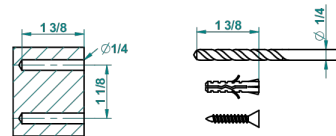

18692

22/10/2015

CHARACTERISTIC

- Cubica
- Metal toilet brush holder with brush with cover wall mounted

AVAILABLE FINITIONS

Black nickel - D24
Blush PVD - H62
Brass color PVD - H49
Brown bronze color PVD - F33
Chrome polished - A02
Chrome polished / gold polished - G02

Gold color PVD - H52
Gold mat - F07
Gold polished - F01
Gold satiney - F03
Graphite PVD - H64
Matt Umber PVD - H67

Matt blush PVD - H60
Matt brass color PVD - H50
Matt brown bronze color PVD - F34
Matt chrome (American satin) - C02
Matt gold color PVD - H53
Matt graphite PVD - H65

Matt nickel (American satin) - C01
Matt nickel color PVD - H56
Nickel antique / Sovereign - H28
Nickel color PVD - H55
Nickel polished - B01
Rose Gold - F27

Satin chrome - C03
Silver rhodium - F18
Soft gold - F30
Soft matt gold - F31
Soft satin gold - F32
Umber PVD - H66