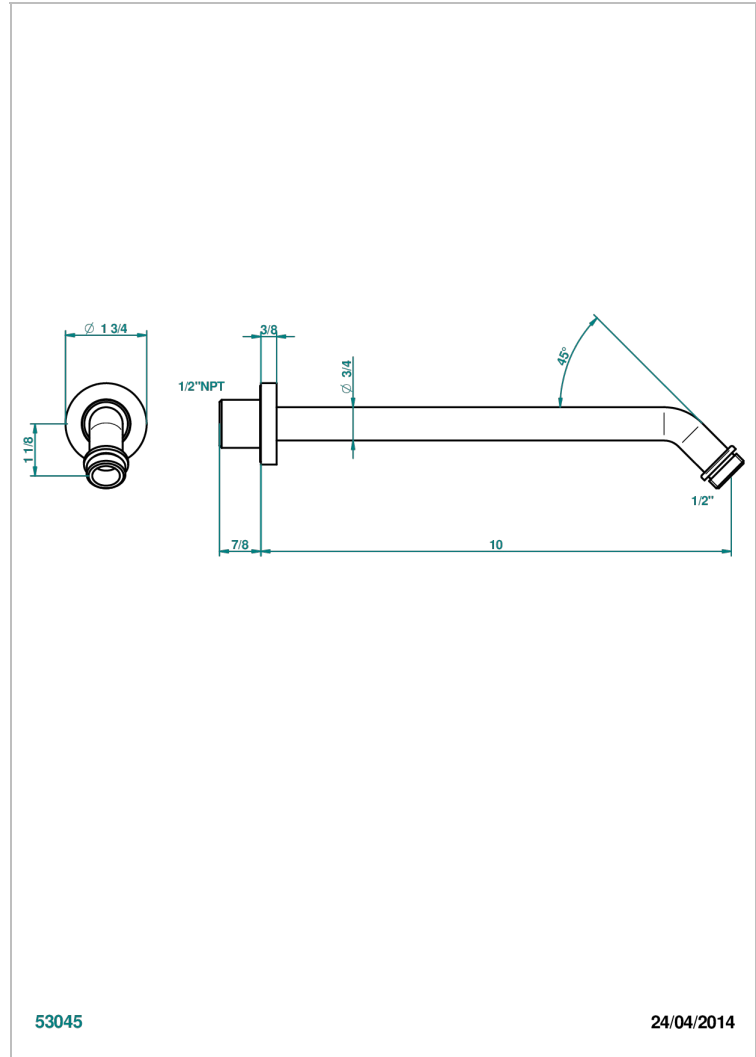

# METAMORPHOSE, WHITE CERAMIC

G6E-84/US

Horizontal shower arm, 45°, lg: 10"

## CHARACTERISTIC

- Métamorphose, white ceramic
- Horizontal shower arm, 45°, lg: 10"