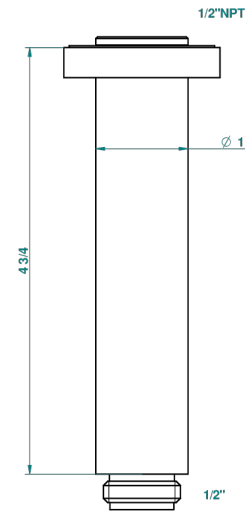

METAMORPHOSE, WHITE CERAMIC

G6E-82V/US

Vertical shower arm ceiling mounted 1/2" connection

THG[®]
PARIS

52156

11/04/2014

CHARACTERISTIC

- Métamorphose, white ceramic
- Vertical shower arm ceiling mounted 1/2" connection