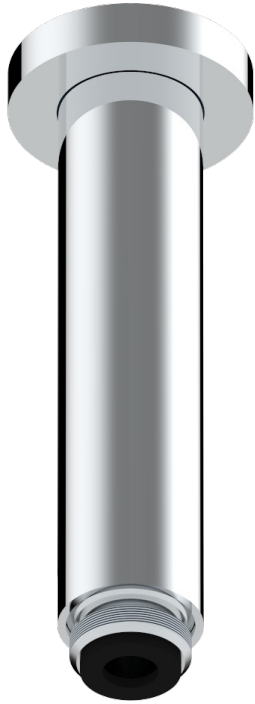

METAMORPHOSE, WHITE CERAMIC

G6E-82V/US

Vertical shower arm ceiling mounted 1/2" connection

THG[®]
PARIS

52156

11/04/2014

CHARACTERISTIC

- Métamorphose, white ceramic
- Vertical shower arm ceiling mounted 1/2" connection

AVAILABLE FINITIONS

Black nickel - D24

Blush PVD - H62

Brass color PVD - H49

Brown bronze color PVD - F33

Chrome polished - A02

Chrome polished / gold polished - G02

Copper antique matt, coated - H07

Gold color PVD - H52

Gold mat - F07

Gold polished - F01

Gold satiney - F03

Graphite PVD - H64

Light coated bronze - D01

Matt Umber PVD - H67

Matt blush PVD - H60

Nickel antique / Sovereign - H28

Nickel color PVD - H55

Nickel polished - B01

Rose Gold - F27

Satin chrome - C03

Silver polished, antique - H03

Silver rhodium - F18

Soft gold - F30