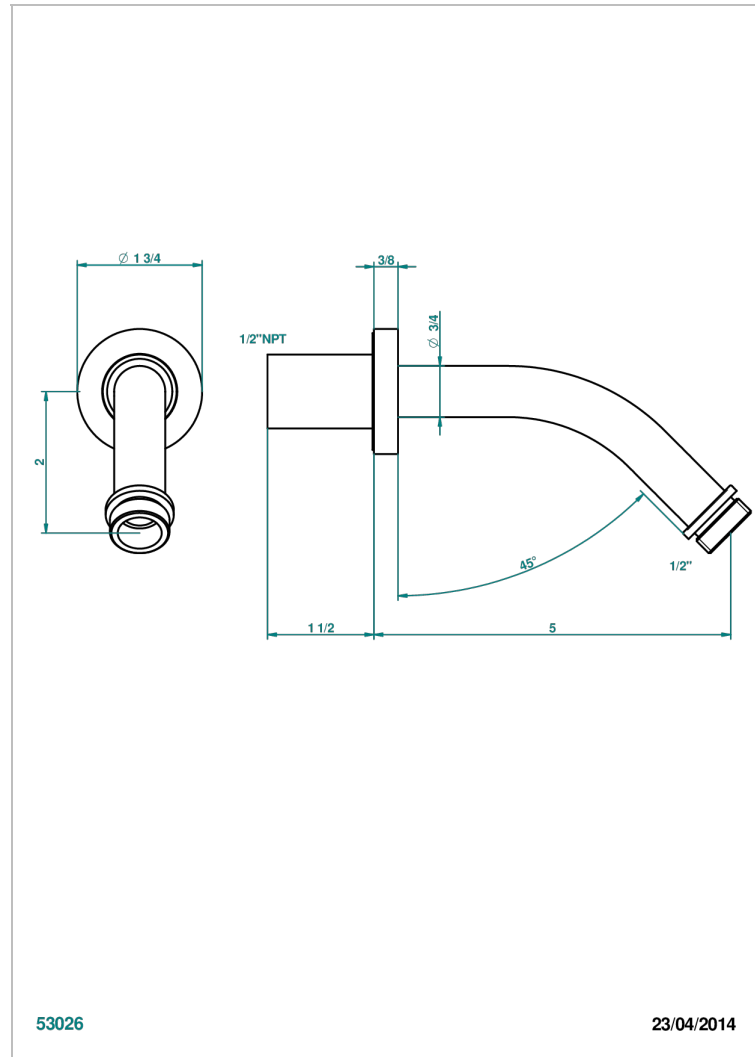

METAMORPHOSE, WHITE CERAMIC

G6E-82/US

Horizontal shower arm, 45°, lg: 4" 3/4

THG[®]
PARIS

53026

23/04/2014

CHARACTERISTIC

- Métamorphose, white ceramic
- Horizontal shower arm, 45°, lg: 4" 3/4