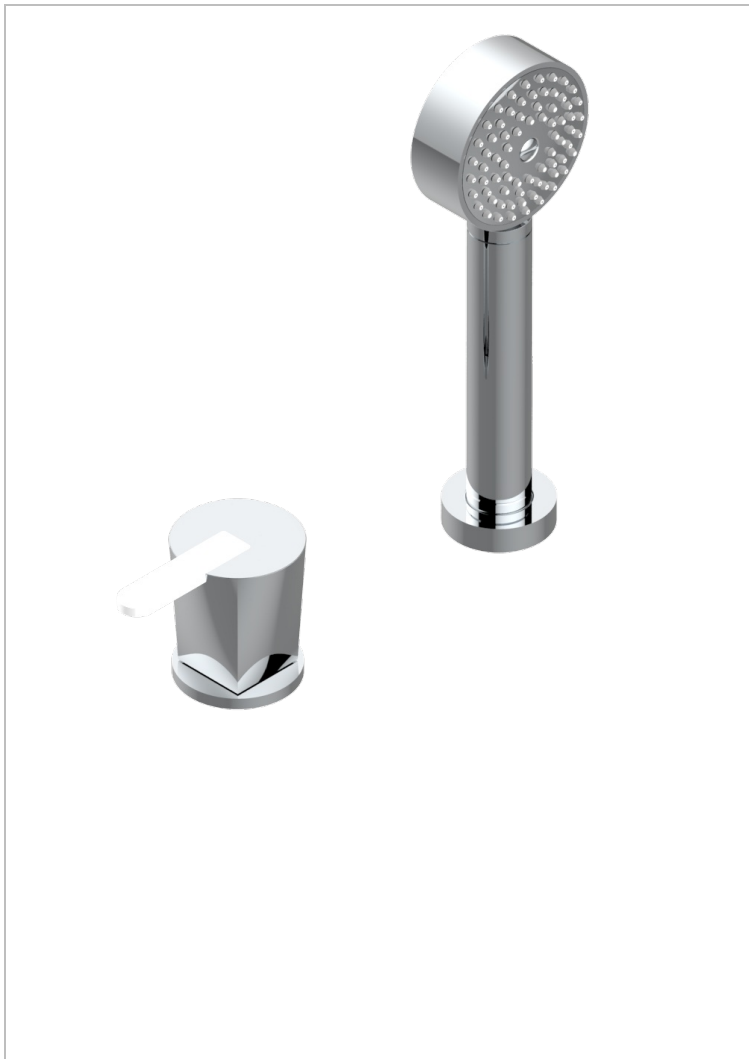

METAMORPHOSE, WHITE CERAMIC

G6E-6532/60A

Deck mounted mixer with handshower, progressive cartridge

CHARACTERISTIC

- Métamorphose, white ceramic
- Deck mounted mixer with handshower, progressive cartridge

TECHNICAL SPECS

- Recommandé : 3 bars (max. 5 bars) - Advised : 43,5 psi (max. 72 psi)
- 9,5 l/min à 3 bars (2.5 gpm at 43.5 psi)

AVAILABLE FINITIONS

Black nickel - D24

Blush PVD - H62

Brass color PVD - H49

Brown bronze color PVD - F33

Matt nickel (American satin) - C01

Matt nickel color PVD - H56

Nickel antique / Sovereign - H28

Nickel color PVD - H55

Nickel polished - B01

Rose Gold - F27

Satin chrome - C03

Silver polished, antique - H03