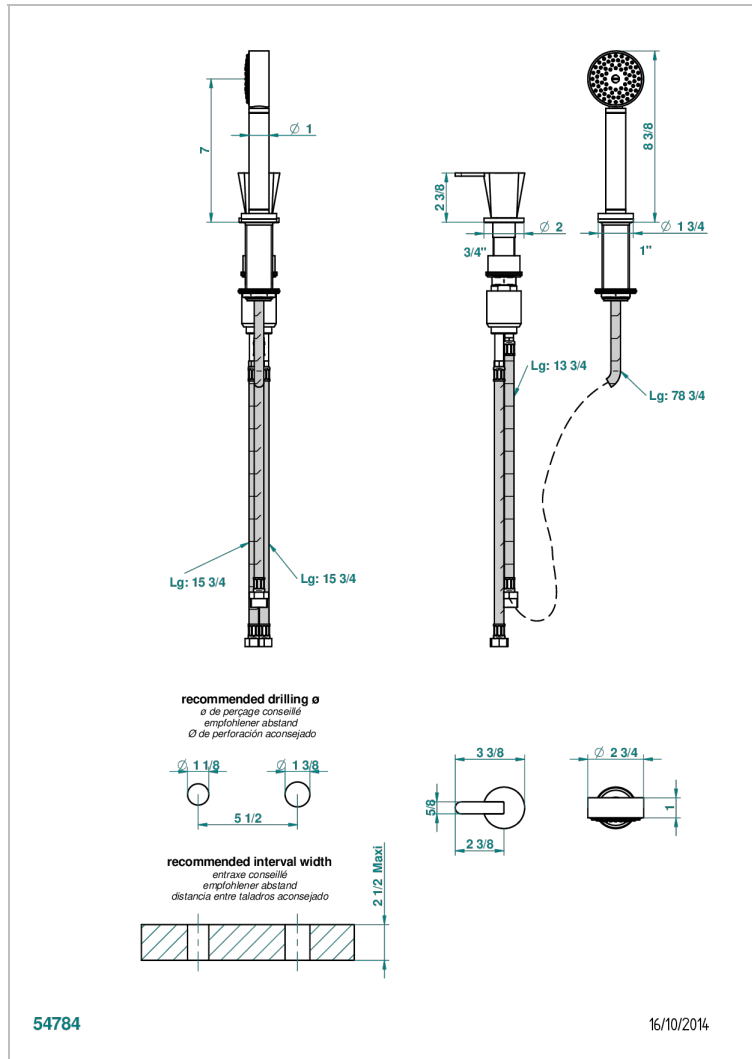

METAMORPHOSE, WHITE CERAMIC

G6E-6532/60A

Deck mounted mixer with handshower, progressive cartridge

CHARACTERISTIC

- Métamorphose, white ceramic
- Deck mounted mixer with handshower, progressive cartridge

TECHNICAL SPECS

- Recommandé : 3 bars (max. 5 bars) - Advised : 43,5 psi (max. 72 psi)
- 9,5 l/min à 3 bars (2.5 gpm at 43.5 psi)

AVAILABLE FINITIONS

Black nickel - D24

Blush PVD - H62

Brass color PVD - H49

Brown bronze color PVD - F33