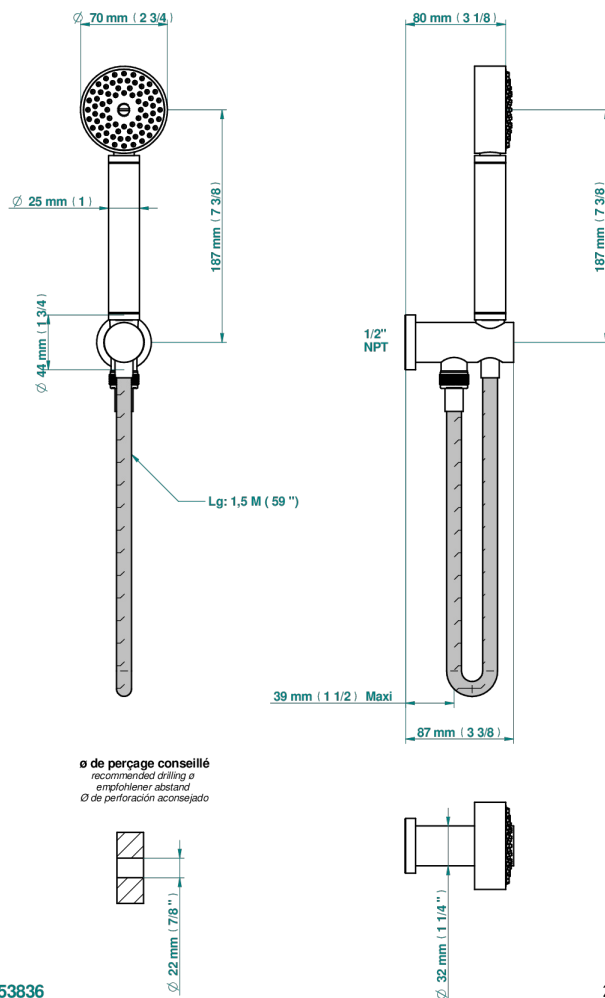

METAMORPHOSE, WHITE CERAMIC

G6E-54/US

Wall mounted handshower with integrated fixed hook

THG[®]
PARIS

53836

24/01/2020

CHARACTERISTIC

- Métamorphose, white ceramic
- Wall mounted handshower with integrated fixed hook

TECHNICAL SPECS

- Recommandé : 3 bars (max. 5 bars) - Advised : 43,5 psi (max. 72 psi)
- 9,5 l/min à 3 bars (2.5 gpm at 43.5 psi)

AVAILABLE FINITIONS

Black nickel - D24

Blush PVD - H62

Brass color PVD - H49

Matt graphite PVD - H65

Matt nickel (American satin) - C01

Matt nickel color PVD - H56

Nickel antique / Sovereign - H28

Nickel color PVD - H55

Nickel polished - B01

Rose Gold - F27

Satin chrome - C03