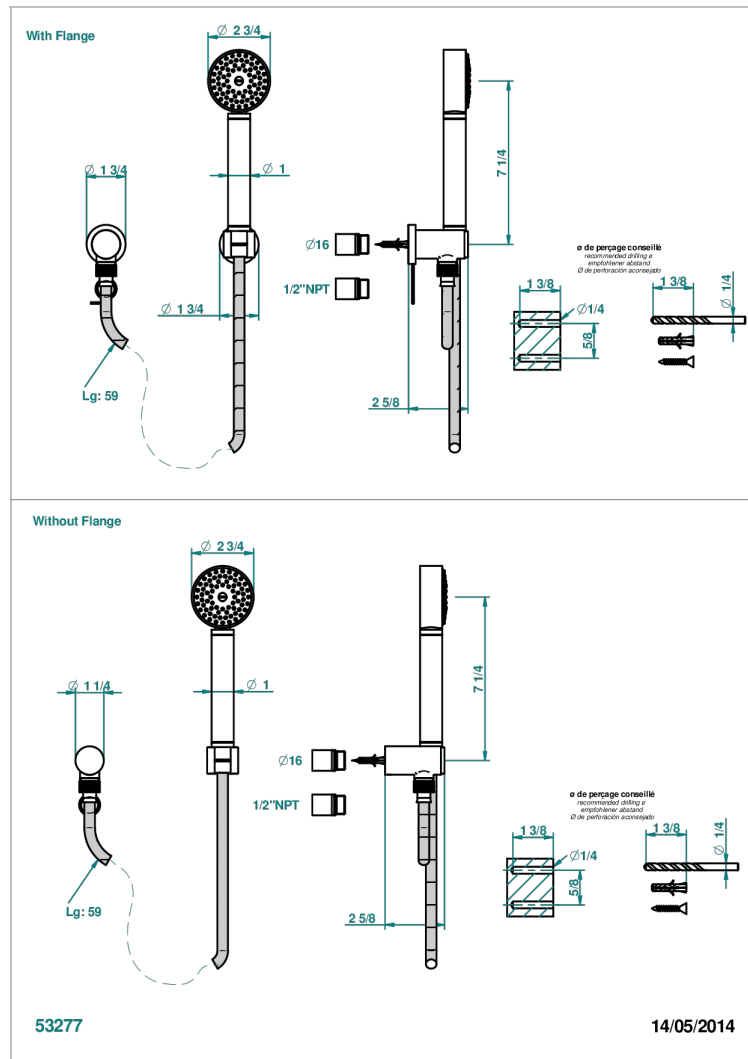

# METAMORPHOSE, WHITE CERAMIC

G6E-52/US

Wall mounted handshower with separate fixed hook

## CHARACTERISTIC

- Métamorphose, white ceramic
- Wall mounted handshower with separate fixed hook