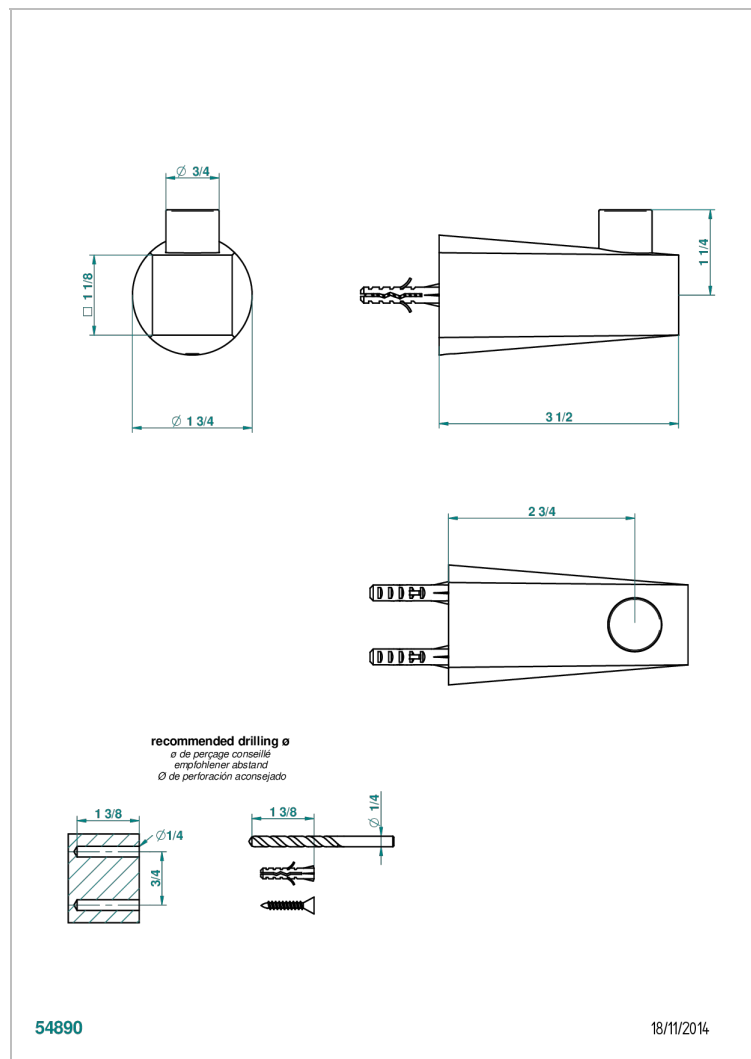

METAMORPHOSE, WHITE CERAMIC

G6E-517

Robe hook

CHARACTERISTIC

- Métamorphose, white ceramic
- Robe hook

AVAILABLE FINITIONS

Black nickel - D24

Blush PVD - H62