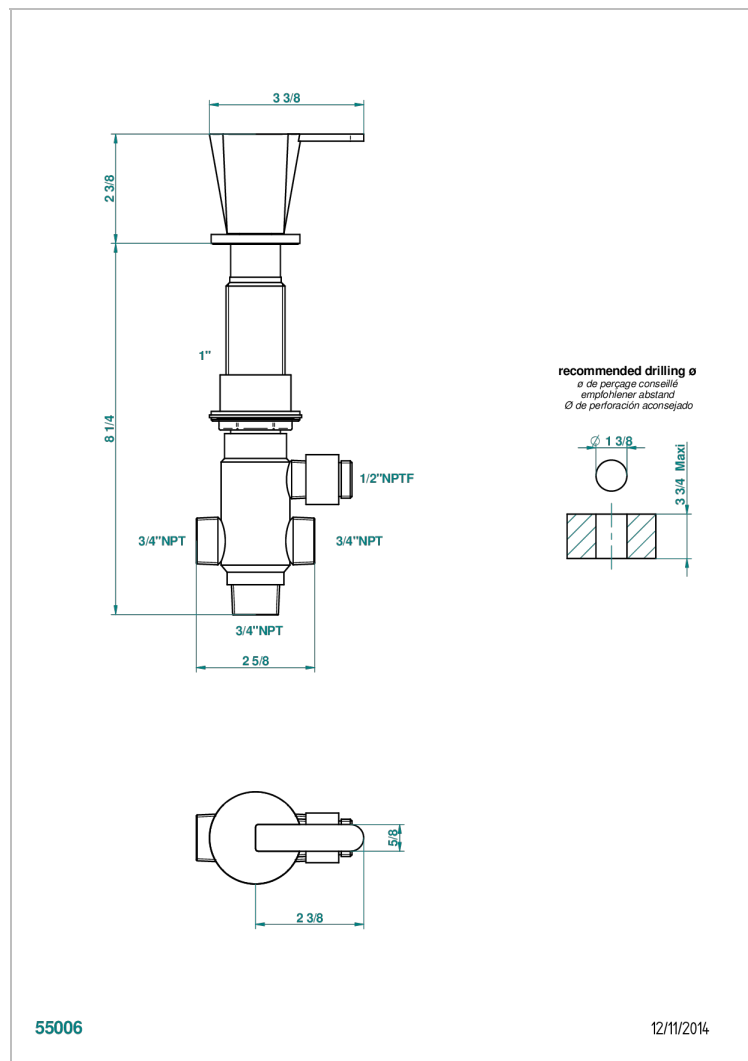

METAMORPHOSE, WHITE CERAMIC

G6E-504VGUS

2-function deck diverter with trim

CHARACTERISTIC

- Métamorphose, white ceramic
- 2-function deck diverter with trim

AVAILABLE FINITIONS

Black nickel - D24

Blush PVD - H62