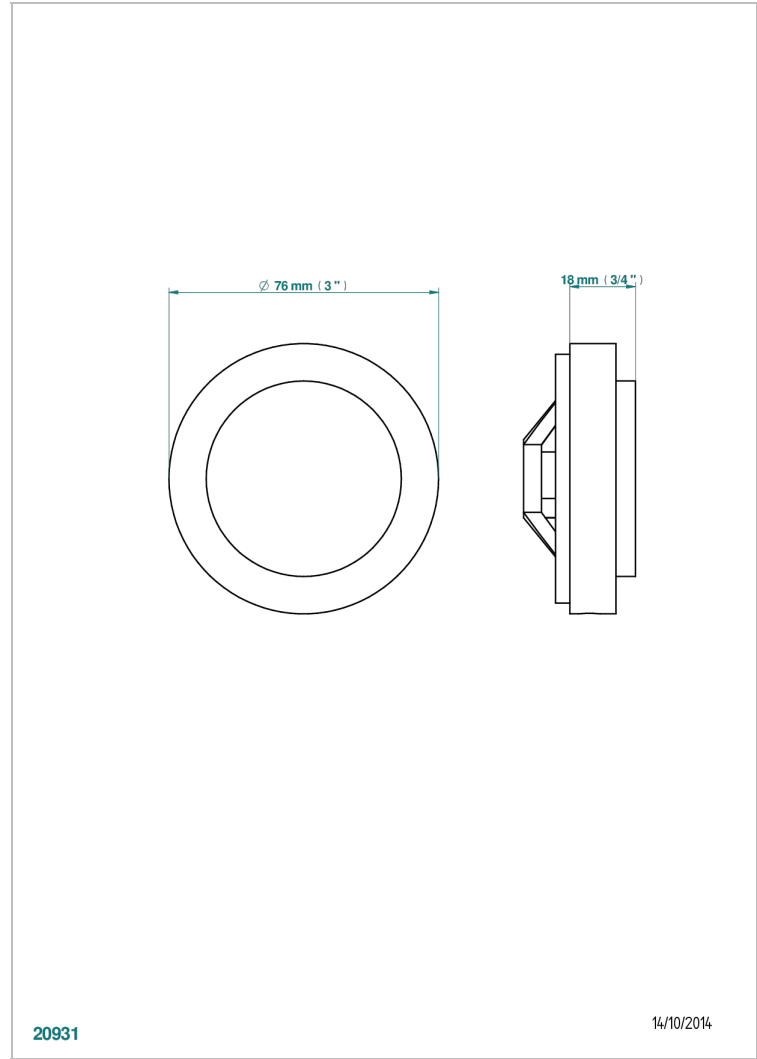

METAMORPHOSE, WHITE CERAMIC

G6E-301GEBUS

Control knob for Geberit waste overflow

THG[®]
PARIS

CHARACTERISTIC

- Métamorphose, white ceramic
- Control knob for Geberit waste overflow

AVAILABLE FINITIONS

Black nickel - D24