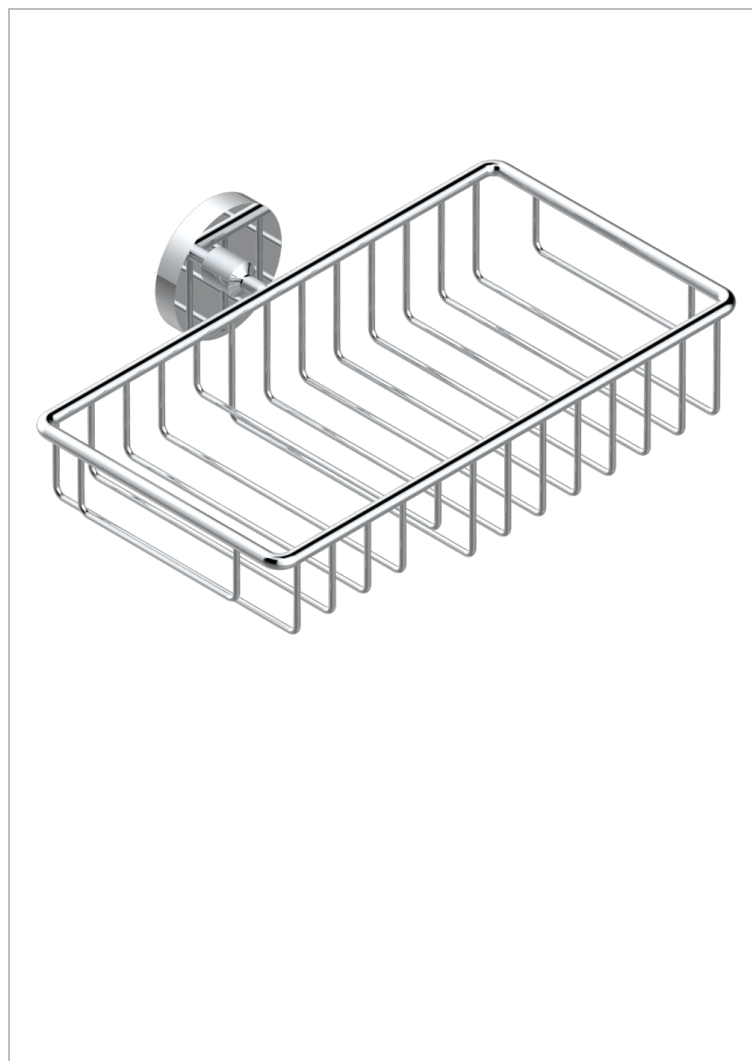

METAMORPHOSE, WHITE CERAMIC

G6E-2620

Soap and sponge holder, wall mounted

CHARACTERISTIC

- Métamorphose, white ceramic
- Soap and sponge holder, wall mounted

AVAILABLE FINITIONS

Black nickel - D24

Blush PVD - H62