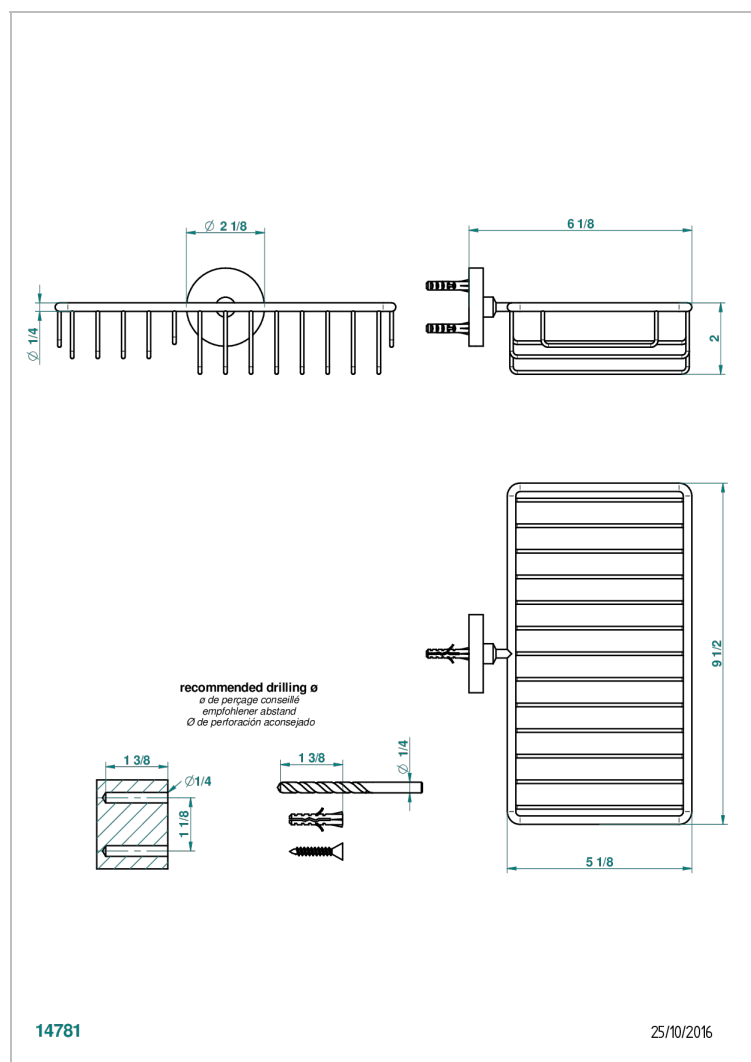

METAMORPHOSE, WHITE CERAMIC

G6E-2620

Soap and sponge holder, wall mounted

CHARACTERISTIC

- Métamorphose, white ceramic
- Soap and sponge holder, wall mounted

AVAILABLE FINITIONS

Black nickel - D24

Blush PVD - H62