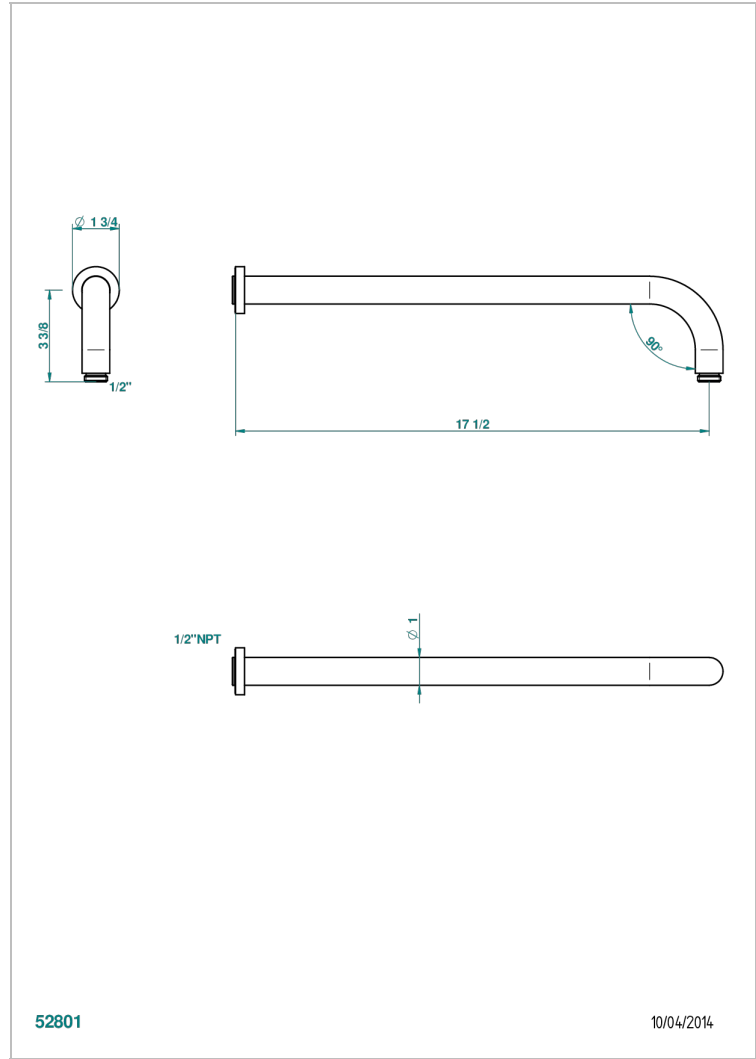

METAMORPHOSE, BLACK CERAMIC

G6D-84L/US

Horizontal shower arm, 90°, lg: 17"

THG[®]
PARIS

52801

10/04/2014

CHARACTERISTIC

- Métamorphose, black ceramic
- Horizontal shower arm, 90°, lg: 17"