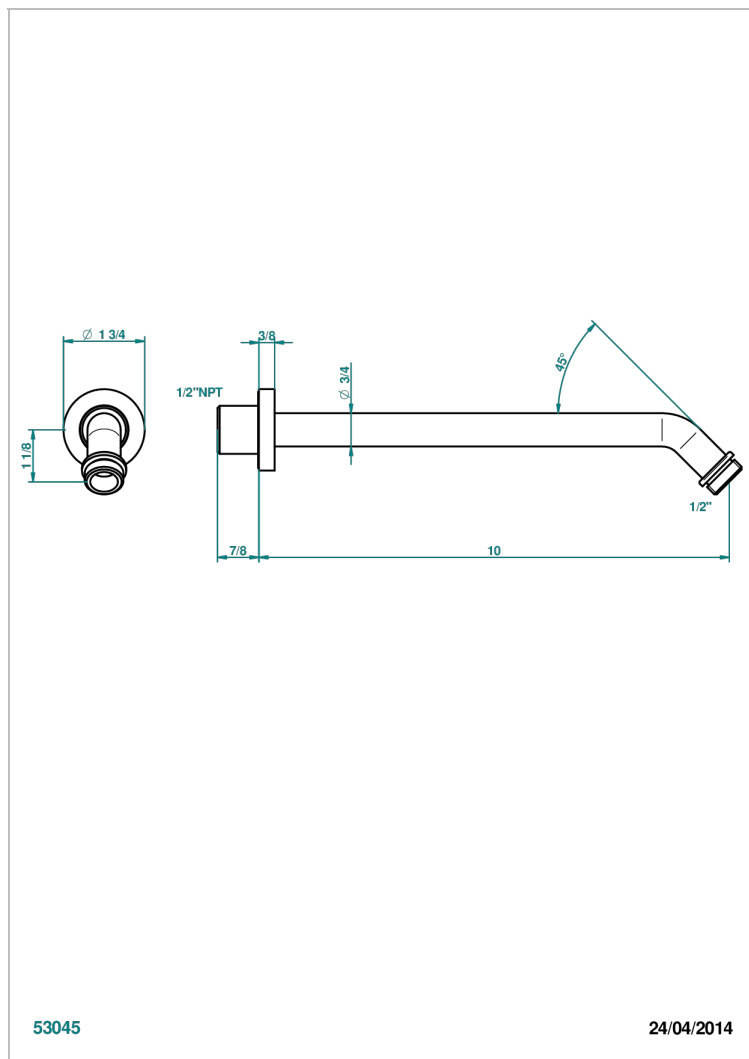

METAMORPHOSE, BLACK CERAMIC

G6D-84/US

Horizontal shower arm, 45°, lg: 10"

THG[®]
PARIS

53045

24/04/2014

CHARACTERISTIC

- Métamorphose, black ceramic
- Horizontal shower arm, 45°, lg: 10"