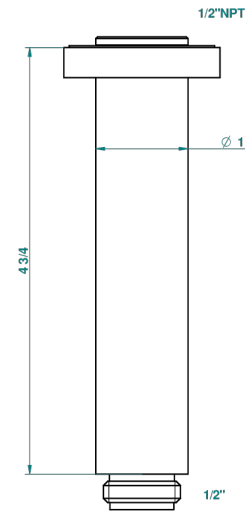

METAMORPHOSE, BLACK CERAMIC

G6D-82V/US

Vertical shower arm ceiling mounted 1/2" connection

52156

11/04/2014

CHARACTERISTIC

- Métamorphose, black ceramic
- Vertical shower arm ceiling mounted 1/2" connection