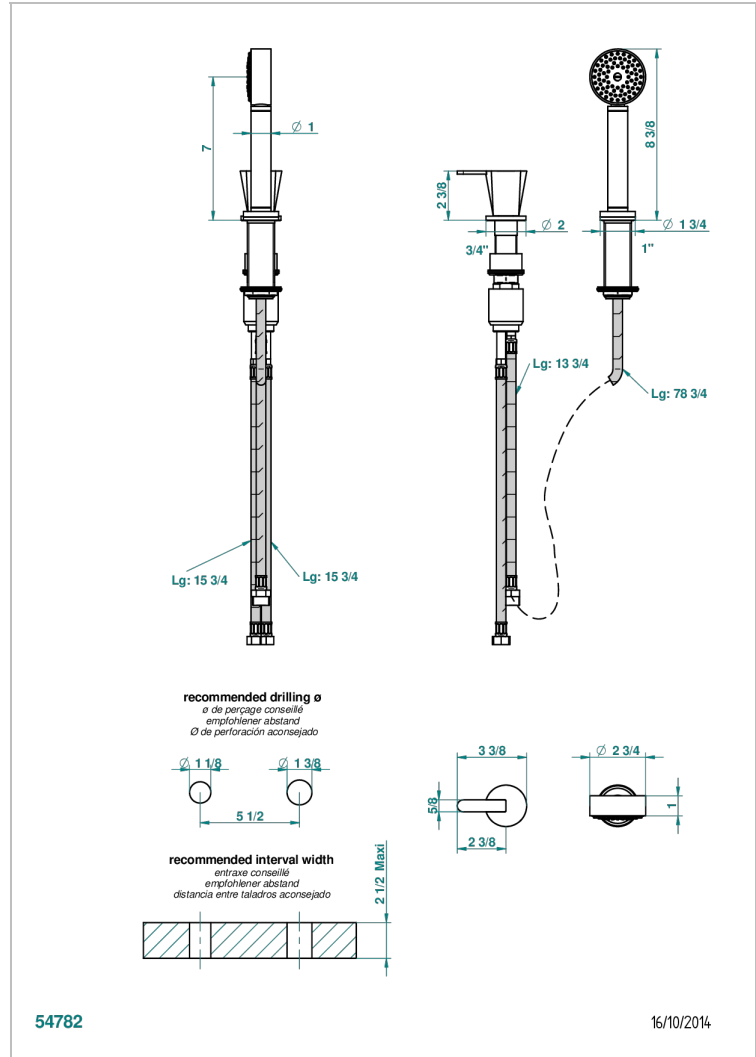

# METAMORPHOSE, BLACK CERAMIC

G6D-6532/60A

Deck mounted mixer with handshower, progressive cartridge

## CHARACTERISTIC

- Métamorphose, black ceramic
- Deck mounted mixer with handshower, progressive cartridge