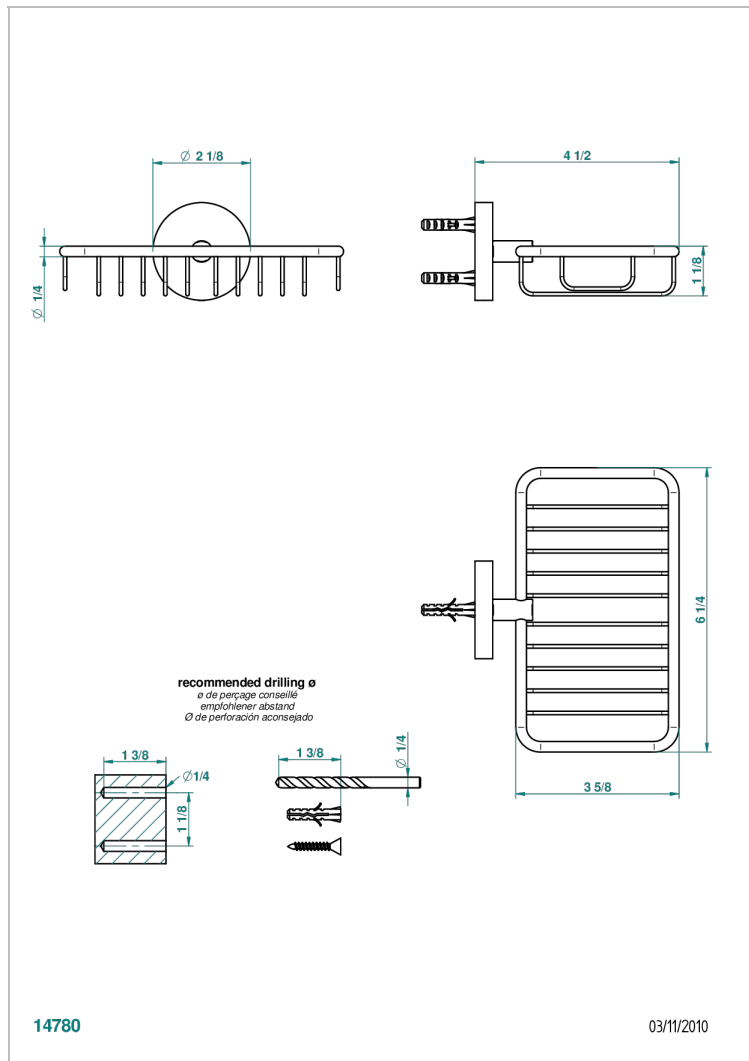

METAMORPHOSE, BLACK CERAMIC

G6D-620

Soap basket, wall mounted 6"1/4 x 3"5/8

CHARACTERISTIC

- Métamorphose, black ceramic
- Soap basket, wall mounted 6"1/4 x 3"5/8

AVAILABLE FINITIONS

Black nickel - D24

Blush PVD - H62