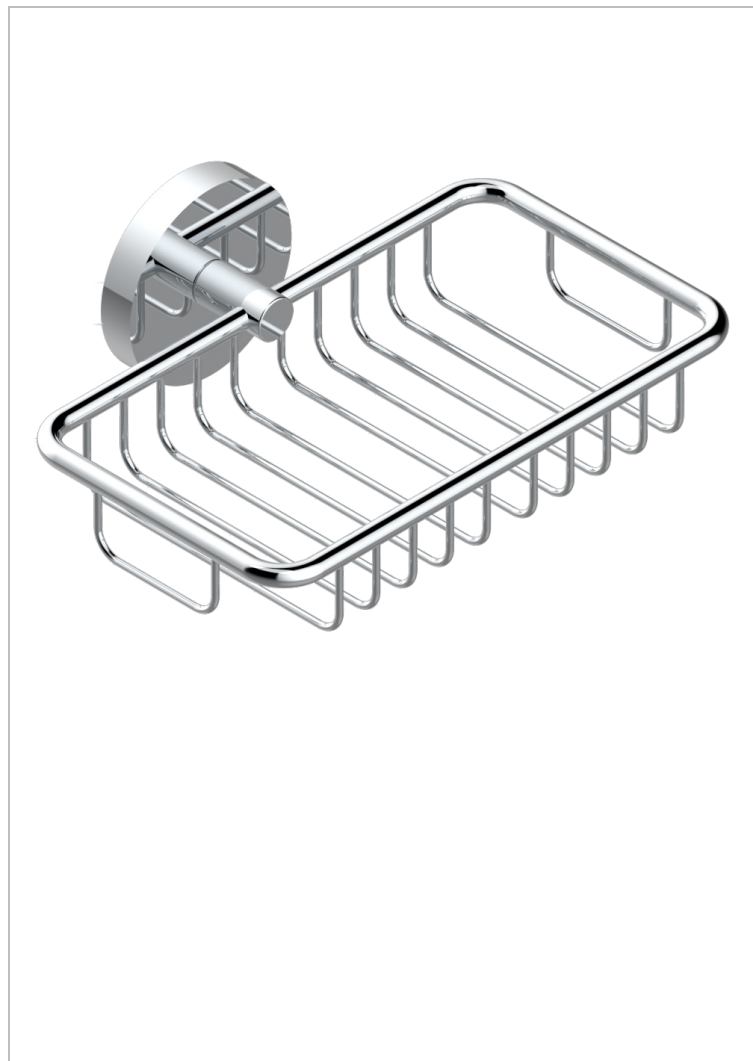

METAMORPHOSE, BLACK CERAMIC

G6D-620

Soap basket, wall mounted 6"1/4 x 3"5/8

CHARACTERISTIC

- Métamorphose, black ceramic
- Soap basket, wall mounted 6"1/4 x 3"5/8

AVAILABLE FINITIONS

Black nickel - D24

Blush PVD - H62

Brass color PVD - H49

Brown bronze color PVD - F33

Chrome polished - A02

Chrome polished / gold polished - G02

Copper antique matt, coated - H07

Gold color PVD - H52

Gold mat - F07

Gold polished - F01