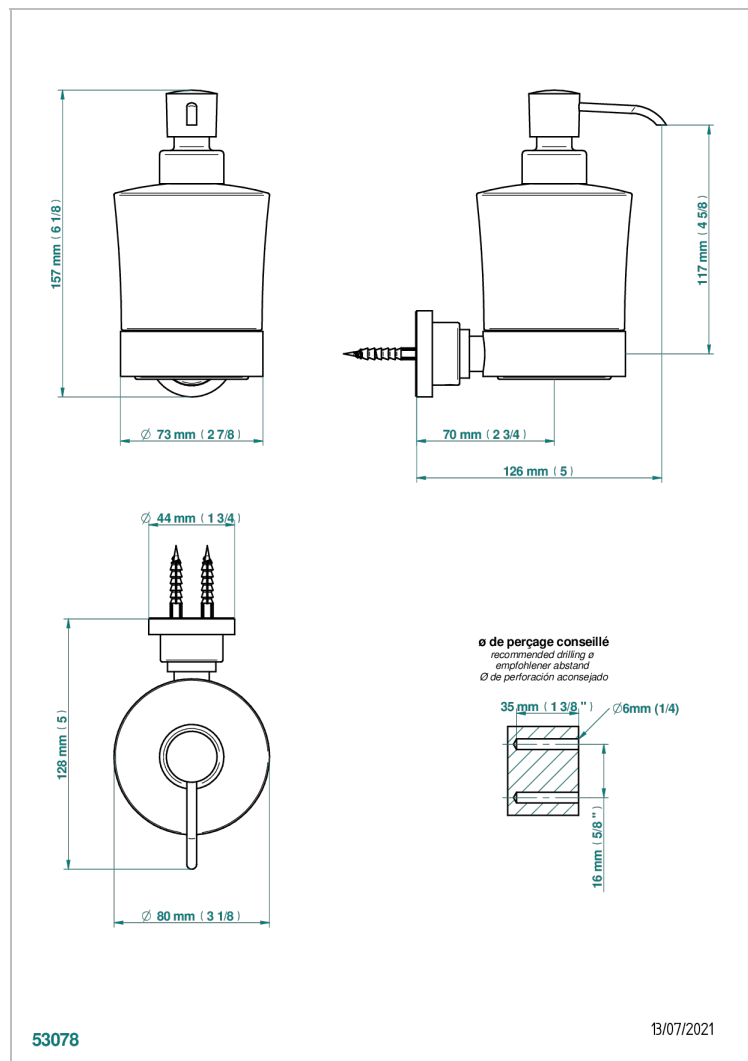

METAMORPHOSE, BLACK CERAMIC

G6D-613

Liquid soap dispenser

CHARACTERISTIC

- Métamorphose, black ceramic
- Liquid soap dispenser

AVAILABLE FINITIONS

Black nickel - D24
Blush PVD - H62
Brass color PVD - H49
Brown bronze color PVD - F33
Chrome polished - A02
Chrome polished / gold polished - G02